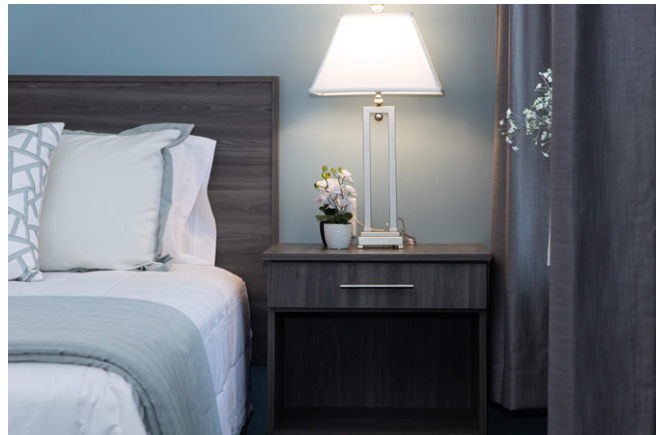

COMMERCIAL CABINETRY AND MILLWORK LABORATORY CABINETRY AND SPECIALTIES

-  Education
-  Healthcare
-  Furniture
-  Band and Music
-  Laboratory

MIDLAND LOFTS

Effingham, Illinois

Casework Series: 2100 Tradition (StevensWood® Legno Collection: Aino, Tokaj Alder)

Furniture: Headboards, Nightstands, Wardrobes, Dresser Drawers, Custom Sink Vanities

Millwork: Reception Counter

Architect: PURE Architecture Studio LLC

General Contractor: Akra Builders

Stevens Direct

Installed: 2019