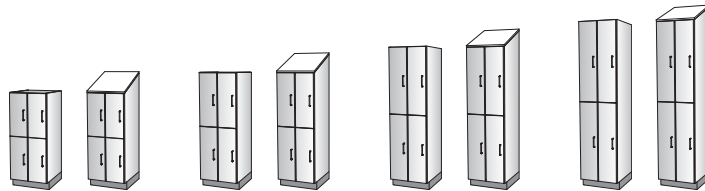

LOCKERS WITH LEFT HINGE DOORS

WALL HOOK RAILS