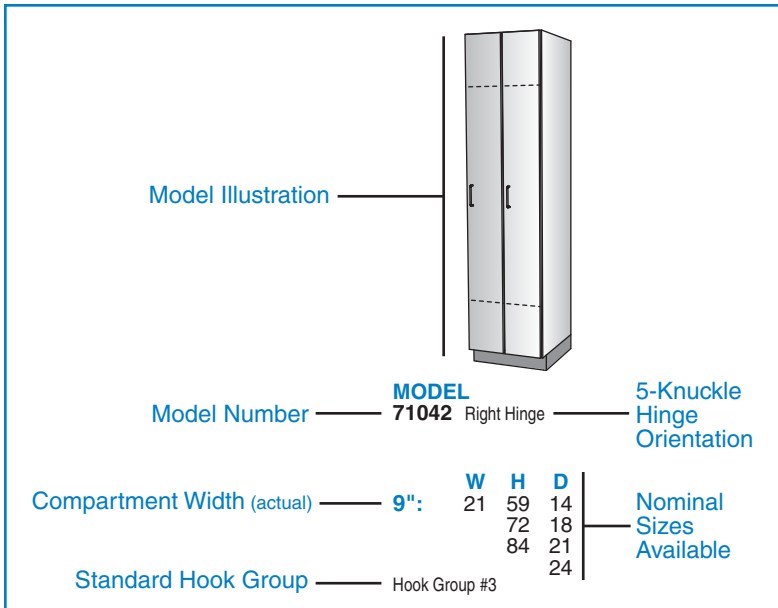

71532 (p.38)

71542 (p.39)

71552 (p.40)

LOCKERS – TYPE V

Model Number System

MODEL NUMBER DEFINED

Lockers are defined using the 5-digit model number associated with the design illustration. The complete unit definition requires the width, height and depth suffix to properly identify the unit desired.

ACTUAL SIZES
For actual cabinet widths, heights and depths, see Design Details.

HOW TO ORDER

To order a locker, provide the model number, followed by the desired nominal width, nominal height, and nominal depth, chosen from the available sizes listed.