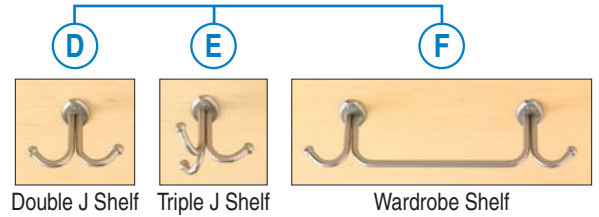

HOOK GROUP #1 (1) Single J – left wall	HOOK GROUP #2 (1) Single J – left wall (1) Single J – right wall	HOOK GROUP #3 (1) Single J – left wall (1) Single J – right wall (1) Double J Shelf	HOOK GROUP #4 (1) Double J – left wall (1) Double J – right wall (1) Double J Shelf	HOOK GROUP #5 (1) Wardrobe Shelf	HOOK GROUP #6 (1) Triple J Shelf
Standard for: • 5" compartments	Standard for: • 7" compartments • Most Type IV Lockers and Stackers	Standard for: • Most 8 ⁷ / ₉ " compartments over 26 ¹ / ₄ " high	Standard for: • Most 11" compartments over 26 ¹ / ₄ " high	Standard for: • 14" compartments	Standard for: • Most 8 ⁷ / ₉ "/11" compartments 26 ¹ / ₄ " high or less

CUSTOM HOOK PLACEMENT

QUANTITY: (1) hook per location

STYLES:

- **A** = Single J
- **B** = Double J
- **C** = Schoolhouse
- **D** = Double J Shelf
- **E** = Triple J Shelf
- **F** = Wardrobe Shelf

FOR LEFT WALL / BACK WALL / RIGHT WALL

FOR UNDER SHELF/TOP

LOCATIONS:

- Left Wall
- Back Wall
- Right Wall
- Under Shelf/Top

ORDERING CUSTOM HOOK PLACEMENT

Four 2-digit codes must be specified per cabinet, in the following sequence: **LEFT WALL, BACK WALL, RIGHT WALL, UNDER SHELF/TOP**