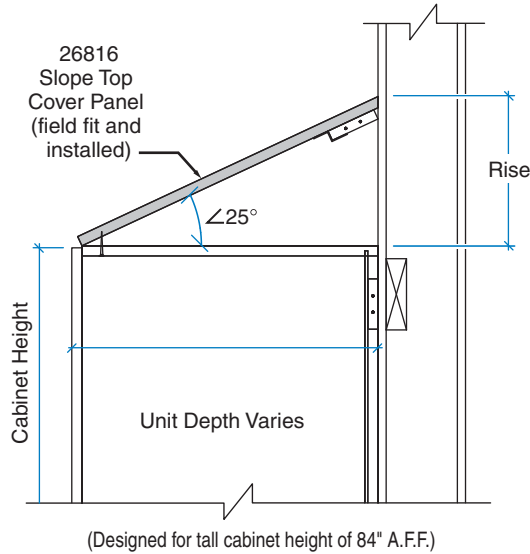

SLOPE TOP

Stevens Advantage slope top units are designed with integral slope ends, eliminating the need for on-the-job fabrication of slope structures. Overlay slope cover panels are shipped with length and end edging for final fit and sizing as installation field conditions may require. Stevens Advantage slope design incorporates a full 3/4" thick slope top on a 25° constant rising slope. Slope top options are available on nominal cabinet depths of 14", 18", 21", and 24". Slope tops not recommended for cabinet height above 84", due to possible ceiling interferences. 26816 Slope Top Cover Panels must be specified and ordered separately (not included with cabinet units).

Nominal Unit Depth	Rise	
	inches	mm
14	7	177.9
18	8 ¾	222.6
21	10 ¾	262.8
24	11 ½	292.8