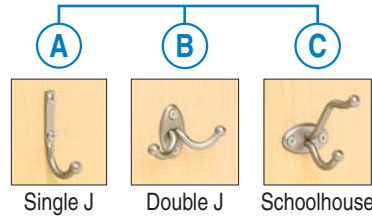

HOOK GROUP #1 (1) Single J – left wall	HOOK GROUP #2 (1) Single J – left wall (1) Single J – right wall	HOOK GROUP #3 (1) Single J – left wall (1) Single J – right wall (1) Double J Shelf	HOOK GROUP #4 (1) Double J – left wall (1) Double J – right wall (1) Double J Shelf	HOOK GROUP #5 (1) Wardrobe Shelf	HOOK GROUP #6 (1) Triple J Shelf
Standard for: • 5" compartments	Standard for: • 7" compartments • Most Type IV Lockers and Stackers	Standard for: • Most 8 ⁷ / ₉ " compartments over 26 ¹ / ₄ " high	Standard for: • Most 11" compartments over 26 ¹ / ₄ " high	Standard for: • 14" compartments	Standard for: • Most 8 ⁷ / ₉ "/11" compartments 26 ¹ / ₄ " high or less

CUSTOM HOOK PLACEMENT

QUANTITY: (1) hook per location

STYLES:

- **A** = Single J
- **B** = Double J
- **C** = Schoolhouse
- **D** = Double J Shelf
- **E** = Triple J Shelf
- **F** = Wardrobe Shelf

FOR LEFT WALL / BACK WALL / RIGHT WALL

FOR UNDER SHELF/TOP

LOCATIONS:

- Left Wall
- Back Wall
- Right Wall
- Under Shelf/Top

ORDERING CUSTOM HOOK PLACEMENT

Four 2-digit codes must be specified per cabinet, in the following sequence: **LEFT WALL, BACK WALL, RIGHT WALL, UNDER SHELF/TOP**