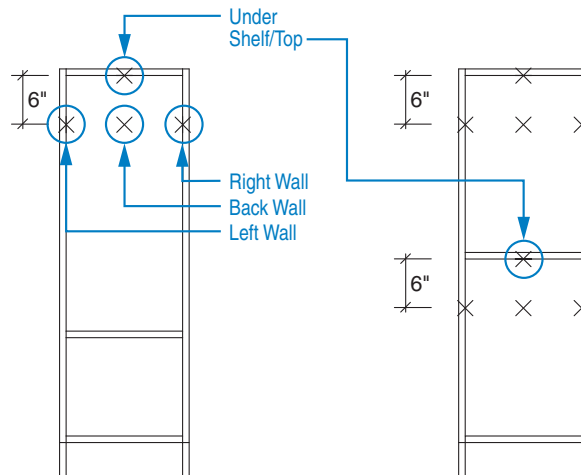

LOCATIONS:

- Left Wall
- Back Wall
- Right Wall
- Under Shelf/Top

ORDERING CUSTOM HOOK PLACEMENT

Four 2-digit codes must be specified per cabinet, in the following sequence: **LEFT WALL, BACK WALL, RIGHT WALL, UNDER SHELF/TOP**

- 1st digit = **QUANTITY:** 1 if hook is required; 0 if hook is not required or is not available
- 2nd digit = **STYLE:**
  - **A, B, C** can be selected for Left Wall, Back Wall and Right Wall locations
  - **D, E, F** can be selected for Under Shelf/Top location
  - **0** if hook is not required or is not available
- If hook is not required or is not available for a particular location, the 2-digit code is **00**.
- These selections will apply to every locker within a cabinet.

EXAMPLE:

Left Wall	= (1) Double J	= 1B
Back Wall	= no hook	= 00
Right Wall	= (1) Double J	= 1B
Under Shelf/Top	= (1) Double J Shelf	= 1D

CODE = 1B 00 1B 1D

Left Wall

Back Wall

Right Wall

Under Shelf/Top