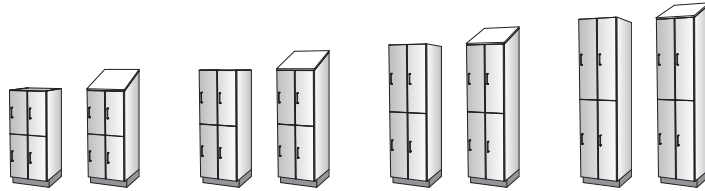

LOCKERS WITH RIGHT HINGE DOORS