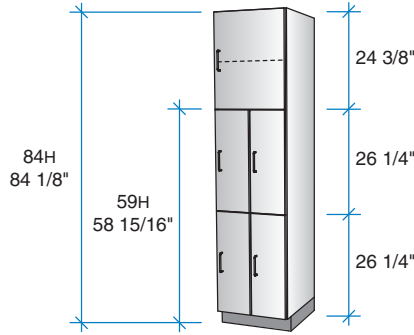

MODEL PREFIX "711"
Right Hinge (shown)

MODEL PREFIX "713"
Left Hinge