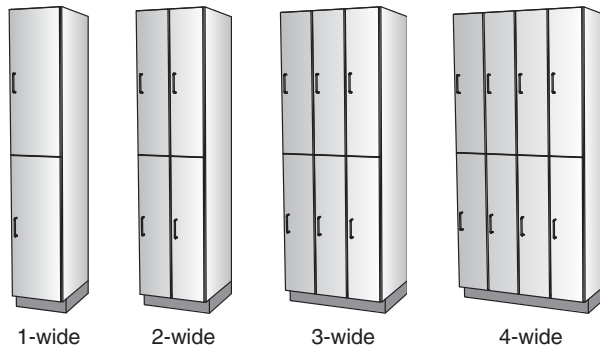

TYPE V: CABINET DIMENSIONS

Stevens Advantage lockers are designed so that all locker compartments in a cabinet are the same width. This provides the same amount of storage space for each user. As a result, some actual cabinet widths vary from those of standard casework.

ACTUAL COMPARTMENT WIDTH (in.)	NUMBER OF COMPARTMENTS WIDE	NOMINAL CABINET WIDTH (in.)	ACTUAL CABINET WIDTH (in.)
8	2	19	18-1/2
8	3	28	27-1/2
8	4	37	36-1/2
9	2	21	20-1/2
9	3	31	30-1/2
9	4	41	40-1/2
11	2	25	24-1/2
11	3	37	36-1/2
11	4	49	48-1/2
14	1	16	15-1/2
14	2	31	30-1/2
14	3	46	45-1/2

NOMINAL CABINET HEIGHT (in.)	ACTUAL CABINET HEIGHT (in.)
49	48-7/8
59	58-15/16
72	71-9/16
84	84-1/8

NOMINAL CABINET DEPTH (in.)	ACTUAL CABINET DEPTH (in.)
14	14-1/16
18	17-7/8
21	21-1/4
24	23-3/4