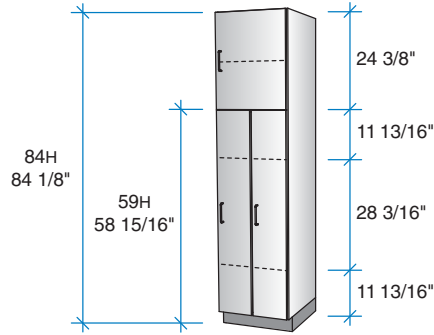

LOCKERS – TYPE V

84H – Flat

MODEL PREFIX "711"
Right Hinge (shown)

MODEL PREFIX "713"
Left Hinge

Compt. Widths	1-wide	2-wide	3-wide	4-wide
8" 9" 11"		MODEL 71142 Right Hinge 71342 Left Hinge <table border="1"> <thead> <tr> <th>8":</th> <th>W</th> <th>H</th> <th>D</th> </tr> </thead> <tbody> <tr> <td></td> <td>19</td> <td>84</td> <td>14</td> </tr> <tr> <td></td> <td></td> <td>18</td> <td>21</td> </tr> <tr> <td></td> <td></td> <td>21</td> <td>24</td> </tr> </tbody> </table> Hook Group #3 <table border="1"> <thead> <tr> <th>9":</th> <th>W</th> <th>H</th> <th>D</th> </tr> </thead> <tbody> <tr> <td></td> <td>21</td> <td>84</td> <td>14</td> </tr> <tr> <td></td> <td></td> <td>18</td> <td>21</td> </tr> <tr> <td></td> <td></td> <td>21</td> <td>24</td> </tr> </tbody> </table> Hook Group #3 <table border="1"> <thead> <tr> <th>11":</th> <th>W</th> <th>H</th> <th>D</th> </tr> </thead> <tbody> <tr> <td></td> <td>25</td> <td>84</td> <td>14</td> </tr> <tr> <td></td> <td></td> <td>18</td> <td>21</td> </tr> <tr> <td></td> <td></td> <td>21</td> <td>24</td> </tr> </tbody> </table> Hook Group #4	MODEL 71143 Right Hinge 71343 Left Hinge <table border="1"> <thead> <tr> <th>8":</th> <th>W</th> <th>H</th> <th>D</th> </tr> </thead> <tbody> <tr> <td></td> <td>28</td> <td>84</td> <td>14</td> </tr> <tr> <td></td> <td></td> <td>18</td> <td>21</td> </tr> <tr> <td></td> <td></td> <td>21</td> <td>24</td> </tr> </tbody> </table> Hook Group #3 <table border="1"> <thead> <tr> <th>9":</th> <th>W</th> <th>H</th> <th>D</th> </tr> </thead> <tbody> <tr> <td></td> <td>31</td> <td>84</td> <td>14</td> </tr> <tr> <td></td> <td></td> <td>18</td> <td>21</td> </tr> <tr> <td></td> <td></td> <td>21</td> <td>24</td> </tr> </tbody> </table> Hook Group #3 <table border="1"> <thead> <tr> <th>11":</th> <th>W</th> <th>H</th> <th>D</th> </tr> </thead> <tbody> <tr> <td></td> <td>37</td> <td>84</td> <td>14</td> </tr> <tr> <td></td> <td></td> <td>18</td> <td>21</td> </tr> <tr> <td></td> <td></td> <td>21</td> <td>24</td> </tr> </tbody> </table> Hook Group #4	MODEL 71144 Right Hinge 71344 Left Hinge <table border="1"> <thead> <tr> <th>8":</th> <th>W</th> <th>H</th> <th>D</th> </tr> </thead> <tbody> <tr> <td></td> <td>37</td> <td>84</td> <td>14</td> </tr> <tr> <td></td> <td></td> <td>18</td> <td>21</td> </tr> <tr> <td></td> <td></td> <td>21</td> <td>24</td> </tr> </tbody> </table> Hook Group #3 <table border="1"> <thead> <tr> <th>9":</th> <th>W</th> <th>H</th> <th>D</th> </tr> </thead> <tbody> <tr> <td></td> <td>41</td> <td>84</td> <td>14</td> </tr> <tr> <td></td> <td></td> <td>18</td> <td>21</td> </tr> <tr> <td></td> <td></td> <td>21</td> <td>24</td> </tr> </tbody> </table> Hook Group #3 <table border="1"> <thead> <tr> <th>11":</th> <th>W</th> <th>H</th> <th>D</th> </tr> </thead> <tbody> <tr> <td></td> <td>49</td> <td>84</td> <td>14</td> </tr> <tr> <td></td> <td></td> <td>18</td> <td>21</td> </tr> <tr> <td></td> <td></td> <td>21</td> <td>24</td> </tr> </tbody> </table> Hook Group #4
14"	MODEL 71141 Right Hinge 71341 Left Hinge <table border="1"> <thead> <tr> <th>14":</th> <th>W</th> <th>H</th> <th>D</th> </tr> </thead> <tbody> <tr> <td></td> <td>16</td> <td>84</td> <td>14</td> </tr> <tr> <td></td> <td></td> <td>18</td> <td>21</td> </tr> <tr> <td></td> <td></td> <td>21</td> <td>24</td> </tr> </tbody> </table> Hook Group #5	MODEL 71142 Right Hinge 71342 Left Hinge <table border="1"> <thead> <tr> <th>14":</th> <th>W</th> <th>H</th> <th>D</th> </tr> </thead> <tbody> <tr> <td></td> <td>31</td> <td>84</td> <td>14</td> </tr> <tr> <td></td> <td></td> <td>18</td> <td>21</td> </tr> <tr> <td></td> <td></td> <td>21</td> <td>24</td> </tr> </tbody> </table> Hook Group #5	MODEL 71143 Right Hinge 71343 Left Hinge <table border="1"> <thead> <tr> <th>14":</th> <th>W</th> <th>H</th> <th>D</th> </tr> </thead> <tbody> <tr> <td></td> <td>46</td> <td>84</td> <td>14</td> </tr> <tr> <td></td> <td></td> <td>18</td> <td>21</td> </tr> <tr> <td></td> <td></td> <td>21</td> <td>24</td> </tr> </tbody> </table> Hook Group #5	

Lock Styles

LOCK = 1
6-Tumbler
Dead Bolt Lock
High security
combined with
maximum flexibility.

LOCK = 3
Cam Lock Hasp
Padlock security.
(padlock not included)