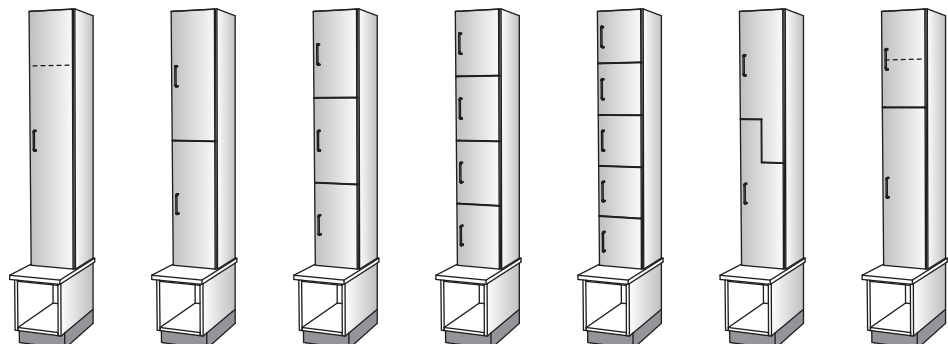

- 17H x 24D

BENCH/STACKER COMBINATION EXAMPLES

(1-wide right hinge flat top stackers used for illustrations)

with 53H Stackers
(overall height = 72H)

with 66H Stackers
(overall height = 84H)

LOCKERS – TYPE IV