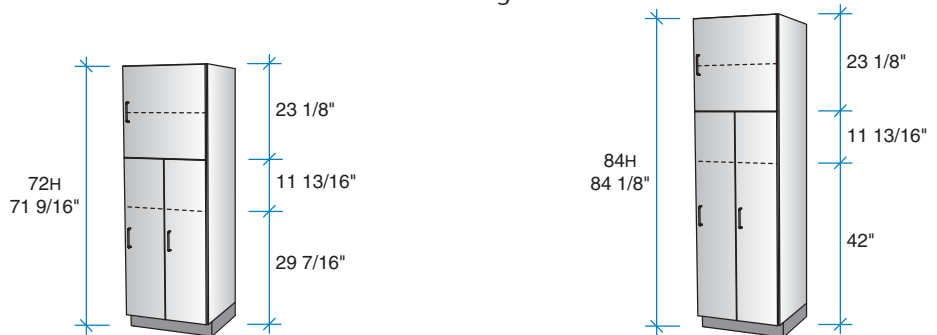

MODEL PREFIX "610"
Right Hinge (shown)

MODEL PREFIX "611"
Left Hinge

Hinges

Lock Styles

LOCK = 1

6-Tumbler
Dead Bolt Lock
High security
combined with
maximum flexibility.

LOCK = 2

Digital Code Lock
Keypad operation
with user-selected
4-digit code.
Integral handle.

LOCK = 3

Cam Lock Hasp
Padlock security.
(padlock not included)

Compt. Widths	1-wide	2-wide	3-wide	4-wide
11"		 MODEL 61033 Right Hinge 61133 Left Hinge <table border="1"> <tr><td>W</td><td>H</td><td>D</td></tr> <tr><td>24</td><td>72</td><td>14</td></tr> <tr><td></td><td>84</td><td>18</td></tr> <tr><td></td><td></td><td>21</td></tr> <tr><td></td><td></td><td>24</td></tr> </table> Hook Group #2	 MODEL 61034 Right Hinge 61134 Left Hinge <table border="1"> <tr><td>W</td><td>H</td><td>D</td></tr> <tr><td>36</td><td>72</td><td>14</td></tr> <tr><td></td><td>84</td><td>18</td></tr> <tr><td></td><td></td><td>21</td></tr> <tr><td></td><td></td><td>24</td></tr> </table> Hook Group #2	 MODEL 61035 Right Hinge 61135 Left Hinge <table border="1"> <tr><td>W</td><td>H</td><td>D</td></tr> <tr><td>48</td><td>72</td><td>14</td></tr> <tr><td></td><td>84</td><td>18</td></tr> <tr><td></td><td></td><td>21</td></tr> <tr><td></td><td></td><td>24</td></tr> </table> Hook Group #2
14"	 MODEL 61032 Right Hinge 61132 Left Hinge <table border="1"> <tr><td>W</td><td>H</td><td>D</td></tr> <tr><td>16</td><td>72</td><td>14</td></tr> <tr><td></td><td>84</td><td>18</td></tr> <tr><td></td><td></td><td>21</td></tr> <tr><td></td><td></td><td>24</td></tr> </table> Hook Group #2	 MODEL 61033 Right Hinge 61133 Left Hinge <table border="1"> <tr><td>W</td><td>H</td><td>D</td></tr> <tr><td>30</td><td>72</td><td>14</td></tr> <tr><td></td><td>84</td><td>18</td></tr> <tr><td></td><td></td><td>21</td></tr> <tr><td></td><td></td><td>24</td></tr> </table> Hook Group #2	 MODEL 61034 Right Hinge 61134 Left Hinge <table border="1"> <tr><td>W</td><td>H</td><td>D</td></tr> <tr><td>45</td><td>72</td><td>14</td></tr> <tr><td></td><td>84</td><td>18</td></tr> <tr><td></td><td></td><td>21</td></tr> <tr><td></td><td></td><td>24</td></tr> </table> Hook Group #2