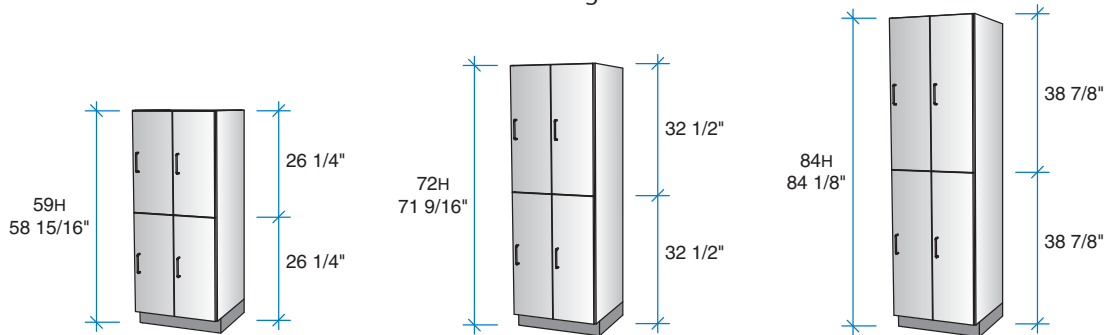

Lock Styles

LOCK = 1

6-Tumbler
Dead Bolt Lock
High security
combined with
maximum flexibility.

LOCK = 2

Digital Code Lock
Keypad operation
with user-selected
4-digit code.
Integral handle.

LOCK = 3

Cam Lock Hasp
Padlock security.
(padlock not included)

Compt. Widths	1-wide	2-wide	3-wide	4-wide
11"		MODEL 61005 Right Hinge 61105 Left Hinge <table border="1"> <tr><th>W</th><th>H</th><th>D</th></tr> <tr><td>24</td><td>59</td><td>14</td></tr> <tr><td></td><td>72</td><td>18</td></tr> <tr><td></td><td>84</td><td>21</td></tr> <tr><td></td><td></td><td>24</td></tr> </table> Hook Group #2	MODEL 61006 Right Hinge 61106 Left Hinge <table border="1"> <tr><th>W</th><th>H</th><th>D</th></tr> <tr><td>36</td><td>59</td><td>14</td></tr> <tr><td></td><td>72</td><td>18</td></tr> <tr><td></td><td>84</td><td>21</td></tr> <tr><td></td><td></td><td>24</td></tr> </table> Hook Group #2	MODEL 61007 Right Hinge 61107 Left Hinge <table border="1"> <tr><th>W</th><th>H</th><th>D</th></tr> <tr><td>48</td><td>59</td><td>14</td></tr> <tr><td></td><td>72</td><td>18</td></tr> <tr><td></td><td>84</td><td>21</td></tr> <tr><td></td><td></td><td>24</td></tr> </table> Hook Group #2
14"	MODEL 61004 Right Hinge 61104 Left Hinge <table border="1"> <tr><th>W</th><th>H</th><th>D</th></tr> <tr><td>16</td><td>59</td><td>14</td></tr> <tr><td></td><td>72</td><td>18</td></tr> <tr><td></td><td>84</td><td>21</td></tr> <tr><td></td><td></td><td>24</td></tr> </table> Hook Group #2	MODEL 61005 Right Hinge 61105 Left Hinge <table border="1"> <tr><th>W</th><th>H</th><th>D</th></tr> <tr><td>30</td><td>59</td><td>14</td></tr> <tr><td></td><td>72</td><td>18</td></tr> <tr><td></td><td>84</td><td>21</td></tr> <tr><td></td><td></td><td>24</td></tr> </table> Hook Group #2	MODEL 61006 Right Hinge 61106 Left Hinge <table border="1"> <tr><th>W</th><th>H</th><th>D</th></tr> <tr><td>45</td><td>59</td><td>14</td></tr> <tr><td></td><td>72</td><td>18</td></tr> <tr><td></td><td>84</td><td>21</td></tr> <tr><td></td><td></td><td>24</td></tr> </table> Hook Group #2