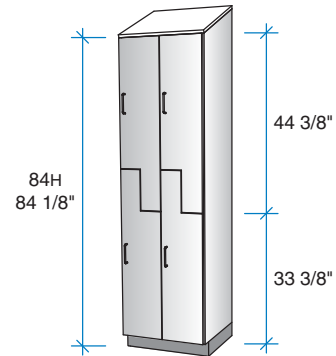

Lock Styles

LOCK = 1

6-Tumbler
Dead Bolt Lock
High security
combined with
maximum flexibility.

LOCK = 2

Digital Code Lock
Keypad operation
with user-selected
4-digit code.
Integral handle.

LOCK = 3

Cam Lock Hasp
Padlock security.
(padlock not included)

Compt. Widths	1-wide	2-wide	3-wide	4-wide
11"		MODEL 61221 Right Hinge 61321 Left Hinge <table border="1"> <thead> <tr> <th>W</th> <th>H</th> <th>D</th> </tr> </thead> <tbody> <tr> <td>24</td> <td>72</td> <td>14</td> </tr> <tr> <td></td> <td>84</td> <td>18</td> </tr> <tr> <td></td> <td></td> <td>21</td> </tr> <tr> <td></td> <td></td> <td>24</td> </tr> </tbody> </table> Hook Group #2	MODEL 61222 Right Hinge 61322 Left Hinge <table border="1"> <thead> <tr> <th>W</th> <th>H</th> <th>D</th> </tr> </thead> <tbody> <tr> <td>36</td> <td>72</td> <td>14</td> </tr> <tr> <td></td> <td>84</td> <td>18</td> </tr> <tr> <td></td> <td></td> <td>21</td> </tr> <tr> <td></td> <td></td> <td>24</td> </tr> </tbody> </table> Hook Group #2	MODEL 61223 Right Hinge 61323 Left Hinge <table border="1"> <thead> <tr> <th>W</th> <th>H</th> <th>D</th> </tr> </thead> <tbody> <tr> <td>48</td> <td>72</td> <td>14</td> </tr> <tr> <td></td> <td>84</td> <td>18</td> </tr> <tr> <td></td> <td></td> <td>21</td> </tr> <tr> <td></td> <td></td> <td>24</td> </tr> </tbody> </table> Hook Group #2
14"	MODEL 61220 Right Hinge 61320 Left Hinge <table border="1"> <thead> <tr> <th>W</th> <th>H</th> <th>D</th> </tr> </thead> <tbody> <tr> <td>16</td> <td>72</td> <td>14</td> </tr> <tr> <td></td> <td>84</td> <td>18</td> </tr> <tr> <td></td> <td></td> <td>21</td> </tr> <tr> <td></td> <td></td> <td>24</td> </tr> </tbody> </table> Hook Group #2	MODEL 61221 Right Hinge 61321 Left Hinge <table border="1"> <thead> <tr> <th>W</th> <th>H</th> <th>D</th> </tr> </thead> <tbody> <tr> <td>30</td> <td>72</td> <td>14</td> </tr> <tr> <td></td> <td>84</td> <td>18</td> </tr> <tr> <td></td> <td></td> <td>21</td> </tr> <tr> <td></td> <td></td> <td>24</td> </tr> </tbody> </table> Hook Group #2	MODEL 61222 Right Hinge 61322 Left Hinge <table border="1"> <thead> <tr> <th>W</th> <th>H</th> <th>D</th> </tr> </thead> <tbody> <tr> <td>45</td> <td>72</td> <td>14</td> </tr> <tr> <td></td> <td>84</td> <td>18</td> </tr> <tr> <td></td> <td></td> <td>21</td> </tr> <tr> <td></td> <td></td> <td>24</td> </tr> </tbody> </table> Hook Group #2