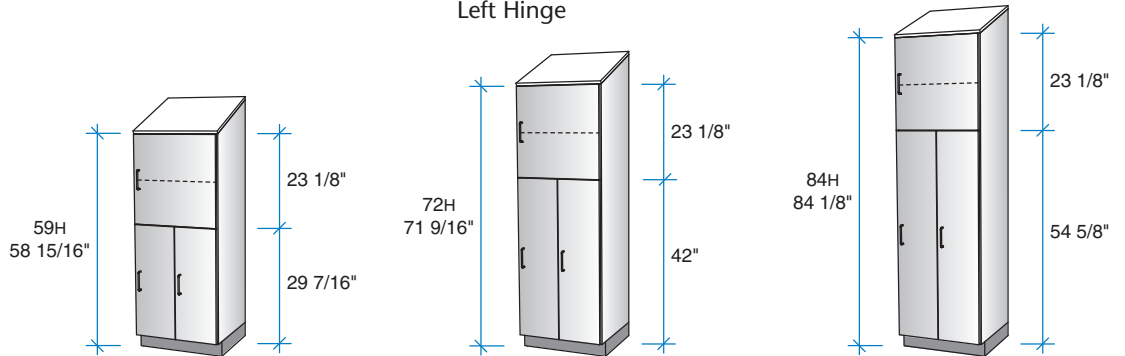

59H/72H/84H – Slope

Slope top lockers require specification of added 26816 slope top cover panel for field installation.

MODEL PREFIX "612"
Right Hinge (shown)

MODEL PREFIX "613"
Left Hinge

Hinges

Lock Styles

LOCK = 1

6-Tumbler
Dead Bolt Lock
High security
combined with
maximum flexibility.

LOCK = 2

Digital Code Lock
Keypad operation
with user-selected
4-digit code.
Integral handle.

LOCK = 3

Cam Lock Hasp
Padlock security.
(padlock not included)

Compt. Widths	1-wide	2-wide	3-wide	4-wide
11"		MODEL 61225 Right Hinge 61325 Left Hinge <table border="1"> <thead> <tr> <th>W</th> <th>H</th> <th>D</th> </tr> </thead> <tbody> <tr> <td>24</td> <td>59</td> <td>14</td> </tr> <tr> <td></td> <td>72</td> <td>18</td> </tr> <tr> <td></td> <td>84</td> <td>21</td> </tr> <tr> <td></td> <td></td> <td>24</td> </tr> </tbody> </table> Hook Group #2	MODEL 61226 Right Hinge 61326 Left Hinge <table border="1"> <thead> <tr> <th>W</th> <th>H</th> <th>D</th> </tr> </thead> <tbody> <tr> <td>36</td> <td>59</td> <td>14</td> </tr> <tr> <td></td> <td>72</td> <td>18</td> </tr> <tr> <td></td> <td>84</td> <td>21</td> </tr> <tr> <td></td> <td></td> <td>24</td> </tr> </tbody> </table> Hook Group #2	MODEL 61227 Right Hinge 61327 Left Hinge <table border="1"> <thead> <tr> <th>W</th> <th>H</th> <th>D</th> </tr> </thead> <tbody> <tr> <td>48</td> <td>59</td> <td>14</td> </tr> <tr> <td></td> <td>72</td> <td>18</td> </tr> <tr> <td></td> <td>84</td> <td>21</td> </tr> <tr> <td></td> <td></td> <td>24</td> </tr> </tbody> </table> Hook Group #2
14"	MODEL 61224 Right Hinge 61324 Left Hinge <table border="1"> <thead> <tr> <th>W</th> <th>H</th> <th>D</th> </tr> </thead> <tbody> <tr> <td>16</td> <td>59</td> <td>14</td> </tr> <tr> <td></td> <td>72</td> <td>18</td> </tr> <tr> <td></td> <td>84</td> <td>21</td> </tr> <tr> <td></td> <td></td> <td>24</td> </tr> </tbody> </table> Hook Group #2	MODEL 61225 Right Hinge 61325 Left Hinge <table border="1"> <thead> <tr> <th>W</th> <th>H</th> <th>D</th> </tr> </thead> <tbody> <tr> <td>30</td> <td>59</td> <td>14</td> </tr> <tr> <td></td> <td>72</td> <td>18</td> </tr> <tr> <td></td> <td>84</td> <td>21</td> </tr> <tr> <td></td> <td></td> <td>24</td> </tr> </tbody> </table> Hook Group #2	MODEL 61226 Right Hinge 61326 Left Hinge <table border="1"> <thead> <tr> <th>W</th> <th>H</th> <th>D</th> </tr> </thead> <tbody> <tr> <td>45</td> <td>59</td> <td>14</td> </tr> <tr> <td></td> <td>72</td> <td>18</td> </tr> <tr> <td></td> <td>84</td> <td>21</td> </tr> <tr> <td></td> <td></td> <td>24</td> </tr> </tbody> </table> Hook Group #2