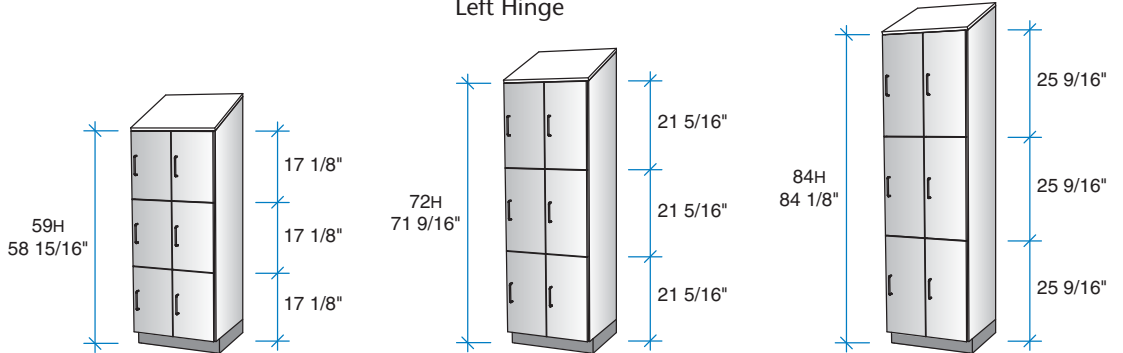

59H/72H/84H – Slope

Slope top lockers require specification of added 26816 slope top cover panel for field installation.

MODEL PREFIX "612"
Right Hinge (shown)

MODEL PREFIX "613"
Left Hinge

Lock Styles

LOCK = 1
6-Tumbler
Dead Bolt Lock
High security
combined with
maximum flexibility.

LOCK = 2
Digital Code Lock*
Keypad operation
with user-selected
4-digit code.
Integral handle.

LOCK = 3
Cam Lock Hasp*
Padlock security.
(padlock not included)

Compt. Widths	1-wide	2-wide	3-wide	4-wide
11"		MODEL 61209 Right Hinge 61309 Left Hinge <table border="1"> <thead> <tr> <th>W</th> <th>H</th> <th>D</th> </tr> </thead> <tbody> <tr> <td>24</td> <td>59</td> <td>14</td> </tr> <tr> <td></td> <td>72</td> <td>18</td> </tr> <tr> <td></td> <td>84</td> <td>21</td> </tr> <tr> <td></td> <td></td> <td>24</td> </tr> </tbody> </table> Hook Group #2	MODEL 61210 Right Hinge 61310 Left Hinge <table border="1"> <thead> <tr> <th>W</th> <th>H</th> <th>D</th> </tr> </thead> <tbody> <tr> <td>36</td> <td>59</td> <td>14</td> </tr> <tr> <td></td> <td>72</td> <td>18</td> </tr> <tr> <td></td> <td>84</td> <td>21</td> </tr> <tr> <td></td> <td></td> <td>24</td> </tr> </tbody> </table> Hook Group #2	MODEL 61211 Right Hinge 61311 Left Hinge <table border="1"> <thead> <tr> <th>W</th> <th>H</th> <th>D</th> </tr> </thead> <tbody> <tr> <td>48</td> <td>59</td> <td>14</td> </tr> <tr> <td></td> <td>72</td> <td>18</td> </tr> <tr> <td></td> <td>84</td> <td>21</td> </tr> <tr> <td></td> <td></td> <td>24</td> </tr> </tbody> </table> Hook Group #2
14"	MODEL 61208 Right Hinge 61308 Left Hinge <table border="1"> <thead> <tr> <th>W</th> <th>H</th> <th>D</th> </tr> </thead> <tbody> <tr> <td>16</td> <td>59</td> <td>14</td> </tr> <tr> <td></td> <td>72</td> <td>18</td> </tr> <tr> <td></td> <td>84</td> <td>21</td> </tr> <tr> <td></td> <td></td> <td>24</td> </tr> </tbody> </table> Hook Group #2	MODEL 61209 Right Hinge 61309 Left Hinge <table border="1"> <thead> <tr> <th>W</th> <th>H</th> <th>D</th> </tr> </thead> <tbody> <tr> <td>30</td> <td>59</td> <td>14</td> </tr> <tr> <td></td> <td>72</td> <td>18</td> </tr> <tr> <td></td> <td>84</td> <td>21</td> </tr> <tr> <td></td> <td></td> <td>24</td> </tr> </tbody> </table> Hook Group #2	MODEL 61210 Right Hinge 61310 Left Hinge <table border="1"> <thead> <tr> <th>W</th> <th>H</th> <th>D</th> </tr> </thead> <tbody> <tr> <td>45</td> <td>59</td> <td>14</td> </tr> <tr> <td></td> <td>72</td> <td>18</td> </tr> <tr> <td></td> <td>84</td> <td>21</td> </tr> <tr> <td></td> <td></td> <td>24</td> </tr> </tbody> </table> Hook Group #2	

*If Digital Code Lock or Cam Lock Hasp is used for the lockers on this page, there is no separate pull.