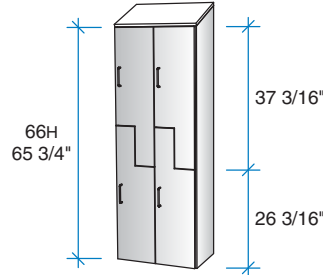

66H Stackers – Slope

Slope top stackers require specification of added 26816 slope top cover panel for field installation.

MODEL PREFIX "616"
Right Hinge (shown)

MODEL PREFIX "617"
Left Hinge

Hinges

Lock Styles

LOCK = 1

6-Tumbler
Dead Bolt Lock
High security
combined with
maximum flexibility.

LOCK = 2

Digital Code Lock
Keypad operation
with user-selected
4-digit code.
Integral handle.

LOCK = 3

Cam Lock Hasp
Padlock security.
(padlock not included)

Compt. Widths	1-wide	2-wide	3-wide	4-wide
11"		MODEL 61621 Right Hinge 61721 Left Hinge <table border="1"> <tr> <td>W</td> <td>H</td> <td>D</td> </tr> <tr> <td>24</td> <td>66</td> <td>14</td> </tr> <tr> <td></td> <td></td> <td>18</td> </tr> </table> Hook Group #2	MODEL 61622 Right Hinge 61722 Left Hinge <table border="1"> <tr> <td>W</td> <td>H</td> <td>D</td> </tr> <tr> <td>36</td> <td>66</td> <td>14</td> </tr> <tr> <td></td> <td></td> <td>18</td> </tr> </table> Hook Group #2	MODEL 61623 Right Hinge 61723 Left Hinge <table border="1"> <tr> <td>W</td> <td>H</td> <td>D</td> </tr> <tr> <td>48</td> <td>66</td> <td>14</td> </tr> <tr> <td></td> <td></td> <td>18</td> </tr> </table> Hook Group #2
14"	MODEL 61620 Right Hinge 61720 Left Hinge <table border="1"> <tr> <td>W</td> <td>H</td> <td>D</td> </tr> <tr> <td>16</td> <td>66</td> <td>14</td> </tr> <tr> <td></td> <td></td> <td>18</td> </tr> </table> Hook Group #2	MODEL 61621 Right Hinge 61721 Left Hinge <table border="1"> <tr> <td>W</td> <td>H</td> <td>D</td> </tr> <tr> <td>30</td> <td>66</td> <td>14</td> </tr> <tr> <td></td> <td></td> <td>18</td> </tr> </table> Hook Group #2	MODEL 61622 Right Hinge 61722 Left Hinge <table border="1"> <tr> <td>W</td> <td>H</td> <td>D</td> </tr> <tr> <td>45</td> <td>66</td> <td>14</td> </tr> <tr> <td></td> <td></td> <td>18</td> </tr> </table> Hook Group #2