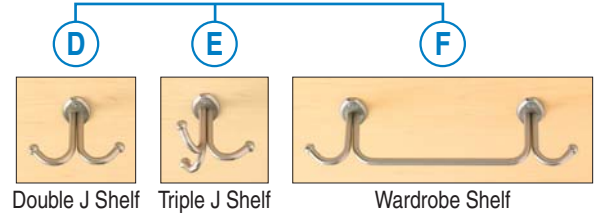

CUSTOM HOOK PLACEMENT

QUANTITY: (1) hook per location

STYLES:

- **A** = Single J
- **B** = Double J
- **C** = Schoolhouse
- **D** = Double J Shelf
- **E** = Triple J Shelf
- **F** = Wardrobe Shelf

FOR LEFT WALL / BACK WALL / RIGHT WALL

FOR UNDER SHELF/TOP

LOCATIONS:

- Left Wall
- Back Wall
- Right Wall
- Under Shelf/Top

ORDERING CUSTOM HOOK PLACEMENT

Four 2-digit codes must be specified per cabinet, in the following sequence: **LEFT WALL, BACK WALL, RIGHT WALL, UNDER SHELF/TOP**