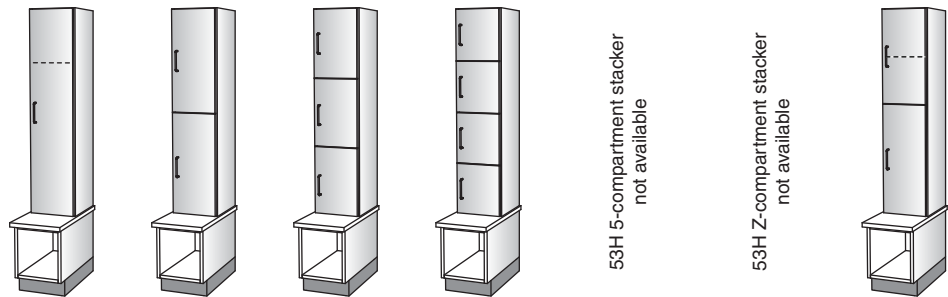

BENCH/STACKER COMBINATION EXAMPLES

(1-wide right hinge flat top stackers used for illustrations)

with 53H Stackers
(overall height = 72H)