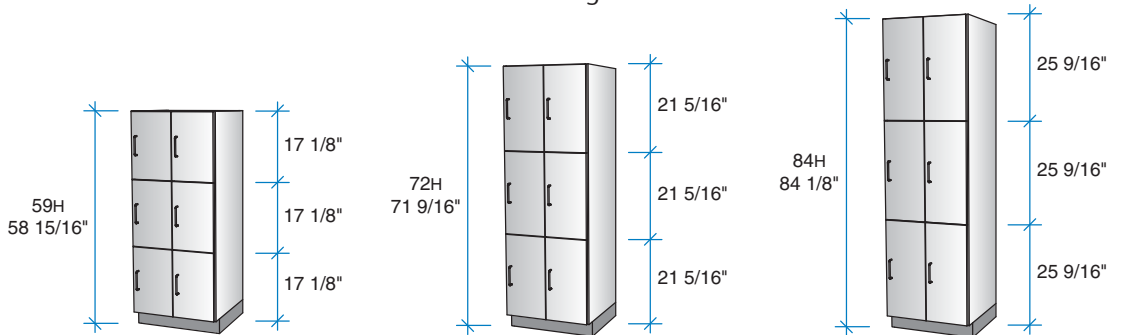

59H/72H/84H – Flat

MODEL PREFIX "610"
Right Hinge (shown)

MODEL PREFIX "611"
Left Hinge

Lock Styles

LOCK = 1
6-Tumbler
Dead Bolt Lock
High security
combined with
maximum flexibility.

LOCK = 2
Digital Code Lock*
Keypad operation
with user-selected
4-digit code.
Integral handle.

LOCK = 3
Cam Lock Hasp*
Padlock security.
(padlock not included)

Compt. Widths	1-wide	2-wide	3-wide	4-wide
11"		MODEL 61009 Right Hinge 61109 Left Hinge <table border="1"> <tr><td>W</td><td>H</td><td>D</td></tr> <tr><td>24</td><td>59</td><td>14</td></tr> <tr><td></td><td>72</td><td>18</td></tr> <tr><td></td><td>84</td><td>21</td></tr> <tr><td></td><td></td><td>24</td></tr> </table> Hook Group #2	MODEL 61010 Right Hinge 61110 Left Hinge <table border="1"> <tr><td>W</td><td>H</td><td>D</td></tr> <tr><td>36</td><td>59</td><td>14</td></tr> <tr><td></td><td>72</td><td>18</td></tr> <tr><td></td><td>84</td><td>21</td></tr> <tr><td></td><td></td><td>24</td></tr> </table> Hook Group #2	MODEL 61011 Right Hinge 61111 Left Hinge <table border="1"> <tr><td>W</td><td>H</td><td>D</td></tr> <tr><td>48</td><td>59</td><td>14</td></tr> <tr><td></td><td>72</td><td>18</td></tr> <tr><td></td><td>84</td><td>21</td></tr> <tr><td></td><td></td><td>24</td></tr> </table> Hook Group #2
14"	MODEL 61008 Right Hinge 61108 Left Hinge <table border="1"> <tr><td>W</td><td>H</td><td>D</td></tr> <tr><td>16</td><td>59</td><td>14</td></tr> <tr><td></td><td>72</td><td>18</td></tr> <tr><td></td><td>84</td><td>21</td></tr> <tr><td></td><td></td><td>24</td></tr> </table> Hook Group #2	MODEL 61009 Right Hinge 61109 Left Hinge <table border="1"> <tr><td>W</td><td>H</td><td>D</td></tr> <tr><td>30</td><td>59</td><td>14</td></tr> <tr><td></td><td>72</td><td>18</td></tr> <tr><td></td><td>84</td><td>21</td></tr> <tr><td></td><td></td><td>24</td></tr> </table> Hook Group #2	MODEL 61010 Right Hinge 61110 Left Hinge <table border="1"> <tr><td>W</td><td>H</td><td>D</td></tr> <tr><td>45</td><td>59</td><td>14</td></tr> <tr><td></td><td>72</td><td>18</td></tr> <tr><td></td><td>84</td><td>21</td></tr> <tr><td></td><td></td><td>24</td></tr> </table> Hook Group #2	

*If Digital Code Lock or Cam Lock Hasp is used for the lockers on this page, there is no separate pull.