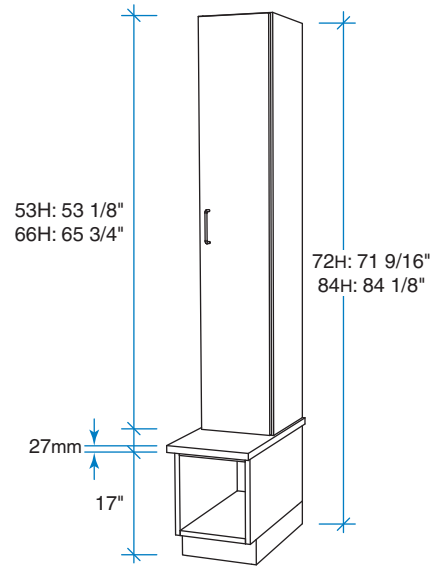

BENCHES AND STACKERS

Stevens Advantage Type IV Benches and Stackers are designed to be used in combination with a 27mm top. They are not intended to be used individually.

- Assembled units align with 72H and 84H Lockers.
- Stacker and locker compartment widths match.
- Stackers are available in open designs, as well as right hinge and left hinge door configurations (concealed hinges only).
- Stackers are available with flat or slope top.

STACKER

- 53H x 14D/18D: 10 configurations
- 66H x 14D/18D: 13 configurations

TOP

- Selected from Countertops section
- 27mm thickness is recommended (other thicknesses = non-standard overall heights)

BENCH

- 17H x 24D