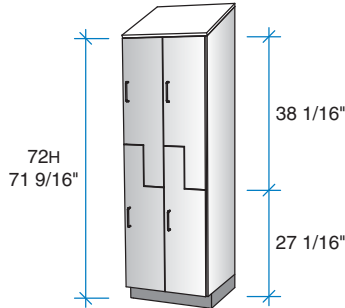

Lock Styles

LOCK = 1

6-Tumbler
Dead Bolt Lock
High security
combined with
maximum flexibility.

LOCK = 2

Digital Code Lock
Keypad operation
with user-selected
4-digit code.
Integral handle.

LOCK = 3

Cam Lock Hasp
Padlock security.
(padlock not included)

Compt. Widths	1-wide	2-wide	3-wide	4-wide
11"		MODEL 61221 Right Hinge 61321 Left Hinge <table border="1"> <thead> <tr> <th>W</th> <th>H</th> <th>D</th> </tr> </thead> <tbody> <tr> <td>24</td> <td>72</td> <td>14</td> </tr> <tr> <td></td> <td>84</td> <td>18</td> </tr> <tr> <td></td> <td></td> <td>21</td> </tr> <tr> <td></td> <td></td> <td>24</td> </tr> </tbody> </table> Hook Group #2	MODEL 61222 Right Hinge 61322 Left Hinge <table border="1"> <thead> <tr> <th>W</th> <th>H</th> <th>D</th> </tr> </thead> <tbody> <tr> <td>36</td> <td>72</td> <td>14</td> </tr> <tr> <td></td> <td>84</td> <td>18</td> </tr> <tr> <td></td> <td></td> <td>21</td> </tr> <tr> <td></td> <td></td> <td>24</td> </tr> </tbody> </table> Hook Group #2	MODEL 61223 Right Hinge 61323 Left Hinge <table border="1"> <thead> <tr> <th>W</th> <th>H</th> <th>D</th> </tr> </thead> <tbody> <tr> <td>48</td> <td>72</td> <td>14</td> </tr> <tr> <td></td> <td>84</td> <td>18</td> </tr> <tr> <td></td> <td></td> <td>21</td> </tr> <tr> <td></td> <td></td> <td>24</td> </tr> </tbody> </table> Hook Group #2
14"	MODEL 61220 Right Hinge 61320 Left Hinge <table border="1"> <thead> <tr> <th>W</th> <th>H</th> <th>D</th> </tr> </thead> <tbody> <tr> <td>16</td> <td>72</td> <td>14</td> </tr> <tr> <td></td> <td>84</td> <td>18</td> </tr> <tr> <td></td> <td></td> <td>21</td> </tr> <tr> <td></td> <td></td> <td>24</td> </tr> </tbody> </table> Hook Group #2	MODEL 61221 Right Hinge 61321 Left Hinge <table border="1"> <thead> <tr> <th>W</th> <th>H</th> <th>D</th> </tr> </thead> <tbody> <tr> <td>30</td> <td>72</td> <td>14</td> </tr> <tr> <td></td> <td>84</td> <td>18</td> </tr> <tr> <td></td> <td></td> <td>21</td> </tr> <tr> <td></td> <td></td> <td>24</td> </tr> </tbody> </table> Hook Group #2	MODEL 61222 Right Hinge 61322 Left Hinge <table border="1"> <thead> <tr> <th>W</th> <th>H</th> <th>D</th> </tr> </thead> <tbody> <tr> <td>45</td> <td>72</td> <td>14</td> </tr> <tr> <td></td> <td>84</td> <td>18</td> </tr> <tr> <td></td> <td></td> <td>21</td> </tr> <tr> <td></td> <td></td> <td>24</td> </tr> </tbody> </table> Hook Group #2