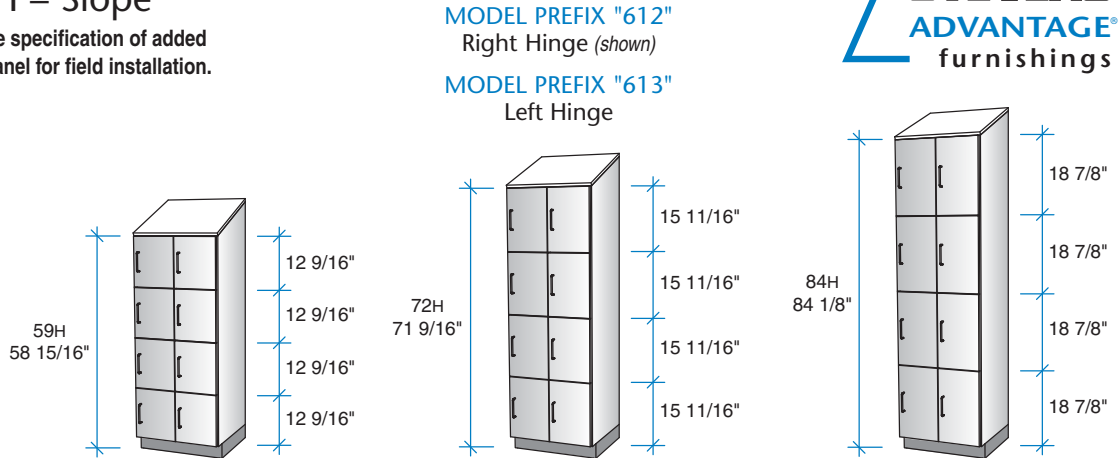

Hinges

Lock Styles

LOCK = 1

6-Tumbler Dead Bolt Lock
High security combined with maximum flexibility.

LOCK = 2

Digital Code Lock*
Keypad operation with user-selected 4-digit code. Integral handle.

LOCK = 3

Cam Lock Hasp*
Padlock security. (padlock not included)

*If Digital Code Lock or Cam Lock Hasp is used for the lockers on this page, there is no separate pull.

Compt. Widths	1-wide	2-wide	3-wide	4-wide
11"		MODEL 61213 Right Hinge 61313 Left Hinge <table border="1"> <thead> <tr> <th>W</th> <th>H</th> <th>D</th> </tr> </thead> <tbody> <tr> <td>24</td> <td>59</td> <td>14</td> </tr> <tr> <td></td> <td>72</td> <td>18</td> </tr> <tr> <td></td> <td>84</td> <td>21</td> </tr> <tr> <td></td> <td></td> <td>24</td> </tr> </tbody> </table>	MODEL 61214 Right Hinge 61314 Left Hinge <table border="1"> <thead> <tr> <th>W</th> <th>H</th> <th>D</th> </tr> </thead> <tbody> <tr> <td>36</td> <td>59</td> <td>14</td> </tr> <tr> <td></td> <td>72</td> <td>18</td> </tr> <tr> <td></td> <td>84</td> <td>21</td> </tr> <tr> <td></td> <td></td> <td>24</td> </tr> </tbody> </table>	MODEL 61215 Right Hinge 61315 Left Hinge <table border="1"> <thead> <tr> <th>W</th> <th>H</th> <th>D</th> </tr> </thead> <tbody> <tr> <td>48</td> <td>59</td> <td>14</td> </tr> <tr> <td></td> <td>72</td> <td>18</td> </tr> <tr> <td></td> <td>84</td> <td>21</td> </tr> <tr> <td></td> <td></td> <td>24</td> </tr> </tbody> </table>
14"	MODEL 61212 Right Hinge 61312 Left Hinge <table border="1"> <thead> <tr> <th>W</th> <th>H</th> <th>D</th> </tr> </thead> <tbody> <tr> <td>16</td> <td>59</td> <td>14</td> </tr> <tr> <td></td> <td>72</td> <td>18</td> </tr> <tr> <td></td> <td>84</td> <td>21</td> </tr> <tr> <td></td> <td></td> <td>24</td> </tr> </tbody> </table>	MODEL 61213 Right Hinge 61313 Left Hinge <table border="1"> <thead> <tr> <th>W</th> <th>H</th> <th>D</th> </tr> </thead> <tbody> <tr> <td>30</td> <td>59</td> <td>14</td> </tr> <tr> <td></td> <td>72</td> <td>18</td> </tr> <tr> <td></td> <td>84</td> <td>21</td> </tr> <tr> <td></td> <td></td> <td>24</td> </tr> </tbody> </table>	MODEL 61214 Right Hinge 61314 Left Hinge <table border="1"> <thead> <tr> <th>W</th> <th>H</th> <th>D</th> </tr> </thead> <tbody> <tr> <td>45</td> <td>59</td> <td>14</td> </tr> <tr> <td></td> <td>72</td> <td>18</td> </tr> <tr> <td></td> <td>84</td> <td>21</td> </tr> <tr> <td></td> <td></td> <td>24</td> </tr> </tbody> </table>