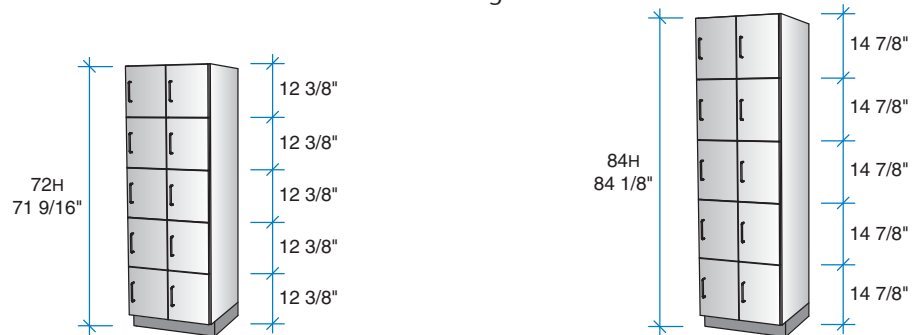

MODEL PREFIX "610"
Right Hinge (shown)

MODEL PREFIX "611"
Left Hinge

Hinges

120° Concealed

165° Concealed

Lock Styles

LOCK = 1

6-Tumbler
Dead Bolt Lock
High security
combined with
maximum flexibility.