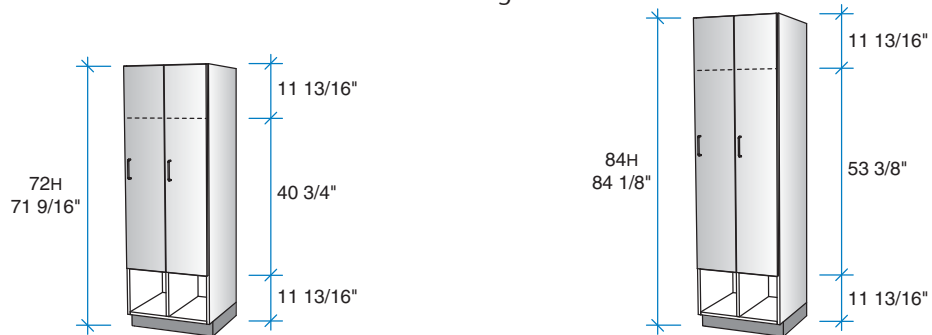

Lock Styles

LOCK = 1

6-Tumbler
Dead Bolt Lock
High security
combined with
maximum flexibility.

LOCK = 2

Digital Code Lock
Keypad operation
with user-selected
4-digit code.
Integral handle.

LOCK = 3

Cam Lock Hasp
Padlock security.
(padlock not included)

Compt. Widths	1-wide	2-wide	3-wide	4-wide
11"		 MODEL 61037 Right Hinge 61137 Left Hinge <table border="1"> <tr><td>W</td><td>H</td><td>D</td></tr> <tr><td>24</td><td>72</td><td>14</td></tr> <tr><td></td><td>84</td><td>18</td></tr> <tr><td></td><td></td><td>21</td></tr> <tr><td></td><td></td><td>24</td></tr> </table> Hook Group #2	 MODEL 61038 Right Hinge 61138 Left Hinge <table border="1"> <tr><td>W</td><td>H</td><td>D</td></tr> <tr><td>36</td><td>72</td><td>14</td></tr> <tr><td></td><td>84</td><td>18</td></tr> <tr><td></td><td></td><td>21</td></tr> <tr><td></td><td></td><td>24</td></tr> </table> Hook Group #2	 MODEL 61039 Right Hinge 61139 Left Hinge <table border="1"> <tr><td>W</td><td>H</td><td>D</td></tr> <tr><td>48</td><td>72</td><td>14</td></tr> <tr><td></td><td>84</td><td>18</td></tr> <tr><td></td><td></td><td>21</td></tr> <tr><td></td><td></td><td>24</td></tr> </table> Hook Group #2
14"	 MODEL 61036 Right Hinge 61136 Left Hinge <table border="1"> <tr><td>W</td><td>H</td><td>D</td></tr> <tr><td>16</td><td>72</td><td>14</td></tr> <tr><td></td><td>84</td><td>18</td></tr> <tr><td></td><td></td><td>21</td></tr> <tr><td></td><td></td><td>24</td></tr> </table> Hook Group #2	 MODEL 61037 Right Hinge 61137 Left Hinge <table border="1"> <tr><td>W</td><td>H</td><td>D</td></tr> <tr><td>30</td><td>72</td><td>14</td></tr> <tr><td></td><td>84</td><td>18</td></tr> <tr><td></td><td></td><td>21</td></tr> <tr><td></td><td></td><td>24</td></tr> </table> Hook Group #2	 MODEL 61038 Right Hinge 61138 Left Hinge <table border="1"> <tr><td>W</td><td>H</td><td>D</td></tr> <tr><td>45</td><td>72</td><td>14</td></tr> <tr><td></td><td>84</td><td>18</td></tr> <tr><td></td><td></td><td>21</td></tr> <tr><td></td><td></td><td>24</td></tr> </table> Hook Group #2