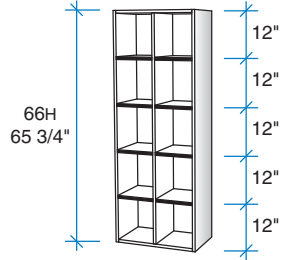

LOCKERS – TYPE IV

66H Stackers – Flat

Compt. Widths	1-wide	2-wide	3-wide	4-wide
11"		 MODEL W H D 61837 24 66 14 18	 MODEL W H D 61838 36 66 14 18	 MODEL W H D 61839 48 66 14 18
14"	 MODEL W H D 61836 16 66 14 18	 MODEL W H D 61837 30 66 14 18	 MODEL W H D 61838 45 66 14 18