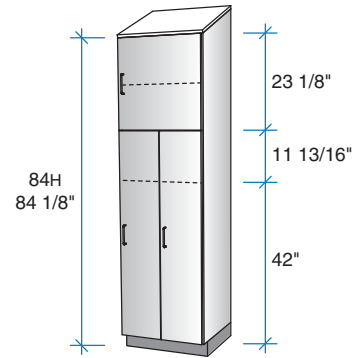

72H/84H – Slope

Slope top lockers require specification of added 26816 slope top cover panel for field installation.

MODEL PREFIX "612"
Right Hinge (shown)

MODEL PREFIX "613"
Left Hinge

Hinges

Lock Styles

LOCK = 1

6-Tumbler
Dead Bolt Lock
High security
combined with
maximum flexibility.

LOCK = 2

Digital Code Lock
Keypad operation
with user-selected
4-digit code.
Integral handle.

LOCK = 3

Cam Lock Hasp
Padlock security.
(padlock not included)

Compt. Widths	1-wide	2-wide	3-wide	4-wide
11"		MODEL 61233 Right Hinge 61333 Left Hinge <table border="1"> <tr><td>W</td><td>H</td><td>D</td></tr> <tr><td>24</td><td>72</td><td>14</td></tr> <tr><td></td><td>84</td><td>18</td></tr> <tr><td></td><td></td><td>21</td></tr> <tr><td></td><td></td><td>24</td></tr> </table> Hook Group #2	MODEL 61234 Right Hinge 61334 Left Hinge <table border="1"> <tr><td>W</td><td>H</td><td>D</td></tr> <tr><td>36</td><td>72</td><td>14</td></tr> <tr><td></td><td>84</td><td>18</td></tr> <tr><td></td><td></td><td>21</td></tr> <tr><td></td><td></td><td>24</td></tr> </table> Hook Group #2	MODEL 61235 Right Hinge 61335 Left Hinge <table border="1"> <tr><td>W</td><td>H</td><td>D</td></tr> <tr><td>48</td><td>72</td><td>14</td></tr> <tr><td></td><td>84</td><td>18</td></tr> <tr><td></td><td></td><td>21</td></tr> <tr><td></td><td></td><td>24</td></tr> </table> Hook Group #2
14"	MODEL 61232 Right Hinge 61332 Left Hinge <table border="1"> <tr><td>W</td><td>H</td><td>D</td></tr> <tr><td>16</td><td>72</td><td>14</td></tr> <tr><td></td><td>84</td><td>18</td></tr> <tr><td></td><td></td><td>21</td></tr> <tr><td></td><td></td><td>24</td></tr> </table> Hook Group #2	MODEL 61233 Right Hinge 61333 Left Hinge <table border="1"> <tr><td>W</td><td>H</td><td>D</td></tr> <tr><td>30</td><td>72</td><td>14</td></tr> <tr><td></td><td>84</td><td>18</td></tr> <tr><td></td><td></td><td>21</td></tr> <tr><td></td><td></td><td>24</td></tr> </table> Hook Group #2	MODEL 61234 Right Hinge 61334 Left Hinge <table border="1"> <tr><td>W</td><td>H</td><td>D</td></tr> <tr><td>45</td><td>72</td><td>14</td></tr> <tr><td></td><td>84</td><td>18</td></tr> <tr><td></td><td></td><td>21</td></tr> <tr><td></td><td></td><td>24</td></tr> </table> Hook Group #2