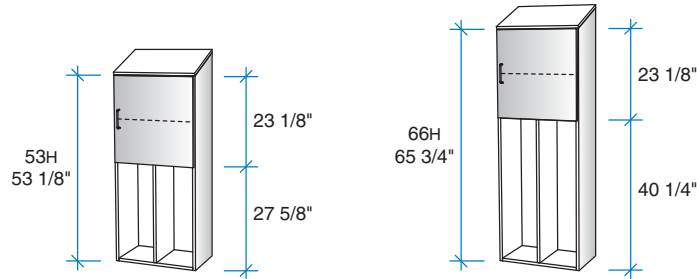

Hinges

Lock Styles

LOCK = 1

6-Tumbler
Dead Bolt Lock
High security
combined with
maximum flexibility.

LOCK = 2

Digital Code Lock
Keypad operation
with user-selected
4-digit code.
Integral handle.

LOCK = 3

Cam Lock Hasp
Padlock security.
(padlock not included)

Compt. Widths	1-wide	2-wide	3-wide	4-wide
11"		 MODEL 61942 Right Hinge 61943 Left Hinge <table border="1"> <tr> <td>W</td> <td>H</td> <td>D</td> </tr> <tr> <td>24</td> <td>53</td> <td>14</td> </tr> <tr> <td></td> <td>66</td> <td>18</td> </tr> </table> Hook Group #2	 MODEL W H D 61945 36 53 14 66 18 Hook Group #2	 MODEL W H D 61946 48 53 14 66 18 Hook Group #2
14"	 MODEL 61940 Right Hinge 61941 Left Hinge <table border="1"> <tr> <td>W</td> <td>H</td> <td>D</td> </tr> <tr> <td>16</td> <td>53</td> <td>14</td> </tr> <tr> <td></td> <td>66</td> <td>18</td> </tr> </table> Hook Group #2	 MODEL W H D 61944 30 53 14 66 18 Hook Group #2	 MODEL W H D 61945 45 53 14 66 18 Hook Group #2