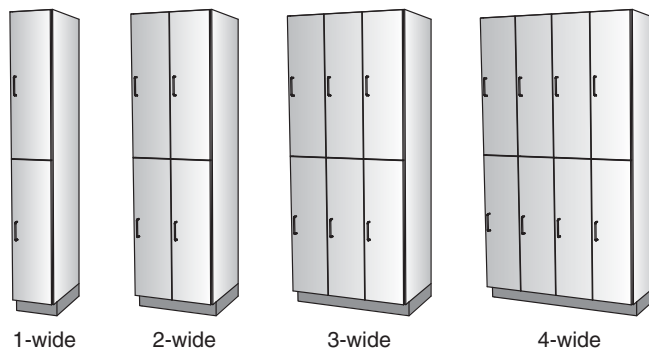

TYPE IV: CABINET DIMENSIONS

Stevens Advantage lockers are designed so that all locker compartments in a cabinet are the same width. This provides the same amount of storage space for each user. As a result, some actual cabinet widths vary from those of standard casework.

ACTUAL COMPARTMENT WIDTH (in.)	NUMBER OF COMPARTMENTS WIDE	NOMINAL CABINET WIDTH (in.)	ACTUAL CABINET WIDTH (in.)
11	2	24	24-1/4
11	3	36	36
11	4	48	47-3/4
14	1	16	15-1/2
14	2	30	30-1/4
14	3	45	45

NOMINAL CABINET HEIGHT (in.)	ACTUAL CABINET HEIGHT (in.)
53	53-1/8
59	58-15/16
66	65-3/4
72	71-9/16
84	84-1/8

NOMINAL CABINET DEPTH (in.)	ACTUAL CABINET DEPTH (in.)
14	14-1/16
18	17-7/8
21	21-1/4
24	23-3/4