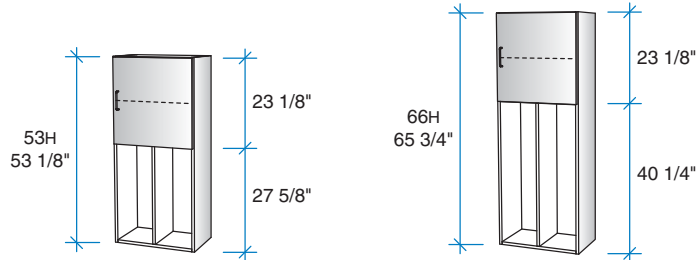

Hinges

Lock Styles

LOCK = 1

6-Tumbler
Dead Bolt Lock
High security
combined with
maximum flexibility.

LOCK = 2

Digital Code Lock
Keypad operation
with user-selected
4-digit code.
Integral handle.

LOCK = 3

Cam Lock Hasp
Padlock security.
(padlock not included)

Compt. Widths	1-wide	2-wide	3-wide	4-wide
11"		MODEL 61842 Right Hinge 61843 Left Hinge <table border="1"> <tr> <td>W</td> <td>H</td> <td>D</td> </tr> <tr> <td>24</td> <td>53</td> <td>14</td> </tr> <tr> <td></td> <td>66</td> <td>18</td> </tr> </table> Hook Group #2	MODEL W H D 61845 36 53 14 66 18 Hook Group #2	MODEL W H D 61846 48 53 14 66 18 Hook Group #2
14"	MODEL 61840 Right Hinge 61841 Left Hinge <table border="1"> <tr> <td>W</td> <td>H</td> <td>D</td> </tr> <tr> <td>16</td> <td>53</td> <td>14</td> </tr> <tr> <td></td> <td>66</td> <td>18</td> </tr> </table> Hook Group #2	MODEL W H D 61844 30 53 14 66 18 Hook Group #2	MODEL W H D 61845 45 53 14 66 18 Hook Group #2