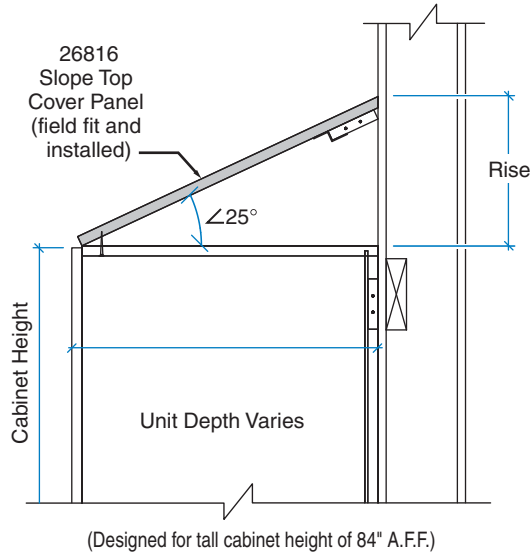

SLOPE TOP

Stevens Advantage slope top units are designed with integral slope ends, eliminating the need for on-the-job fabrication of slope structures. Overlay slope cover panels are shipped with length and end edging for final fit and sizing as installation field conditions may require. Stevens Advantage slope design incorporates a full 3/4" thick slope top on a 25° constant rising slope. Slope top options are available on nominal cabinet depths of 14", 18", 21", and 24". Slope tops not recommended for cabinet height above 84", due to possible ceiling interferences. 26816 Slope Top Cover Panels must be specified and ordered separately (not included with cabinet units).