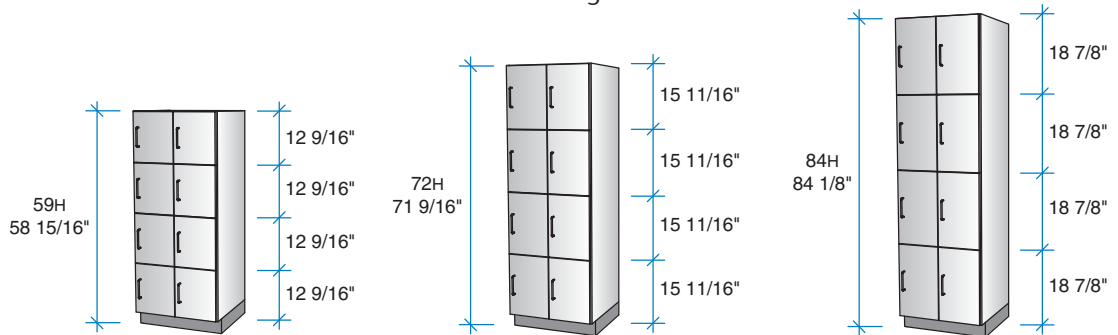

Lock Styles

LOCK = 1

6-Tumbler
Dead Bolt Lock
High security
combined with
maximum flexibility.

LOCK = 2

Digital Code Lock*
Keypad operation
with user-selected
4-digit code.
Integral handle.

LOCK = 3

Cam Lock Hasp*
Padlock security.
(padlock not included)

*If Digital Code Lock or Cam Lock Hasp is used for the lockers on this page, there is no separate pull.

Compt. Widths	1-wide	2-wide	3-wide	4-wide
11"		MODEL 61013 Right Hinge 61113 Left Hinge <table border="1"> <tr><td>W</td><td>H</td><td>D</td></tr> <tr><td>24</td><td>59</td><td>14</td></tr> <tr><td></td><td>72</td><td>18</td></tr> <tr><td></td><td>84</td><td>21</td></tr> <tr><td></td><td></td><td>24</td></tr> </table>	MODEL 61014 Right Hinge 61114 Left Hinge <table border="1"> <tr><td>W</td><td>H</td><td>D</td></tr> <tr><td>36</td><td>59</td><td>14</td></tr> <tr><td></td><td>72</td><td>18</td></tr> <tr><td></td><td>84</td><td>21</td></tr> <tr><td></td><td></td><td>24</td></tr> </table>	MODEL 61015 Right Hinge 61115 Left Hinge <table border="1"> <tr><td>W</td><td>H</td><td>D</td></tr> <tr><td>48</td><td>59</td><td>14</td></tr> <tr><td></td><td>72</td><td>18</td></tr> <tr><td></td><td>84</td><td>21</td></tr> <tr><td></td><td></td><td>24</td></tr> </table>
14"	MODEL 61012 Right Hinge 61112 Left Hinge <table border="1"> <tr><td>W</td><td>H</td><td>D</td></tr> <tr><td>16</td><td>59</td><td>14</td></tr> <tr><td></td><td>72</td><td>18</td></tr> <tr><td></td><td>84</td><td>21</td></tr> <tr><td></td><td></td><td>24</td></tr> </table>	MODEL 61013 Right Hinge 61113 Left Hinge <table border="1"> <tr><td>W</td><td>H</td><td>D</td></tr> <tr><td>30</td><td>59</td><td>14</td></tr> <tr><td></td><td>72</td><td>18</td></tr> <tr><td></td><td>84</td><td>21</td></tr> <tr><td></td><td></td><td>24</td></tr> </table>	MODEL 61014 Right Hinge 61114 Left Hinge <table border="1"> <tr><td>W</td><td>H</td><td>D</td></tr> <tr><td>45</td><td>59</td><td>14</td></tr> <tr><td></td><td>72</td><td>18</td></tr> <tr><td></td><td>84</td><td>21</td></tr> <tr><td></td><td></td><td>24</td></tr> </table>