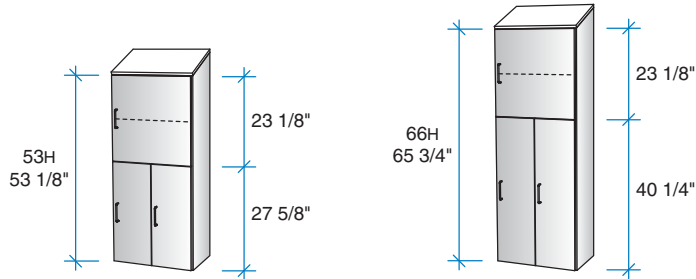

53H/66H Stackers – Slope

Slope top stackers require specification of added 26816 slope top cover panel for field installation.

MODEL PREFIX "616"
Right Hinge (shown)

MODEL PREFIX "617"
Left Hinge

Hinges

Lock Styles

LOCK = 1

6-Tumbler
Dead Bolt Lock
High security
combined with
maximum flexibility.

LOCK = 2

Digital Code Lock
Keypad operation
with user-selected
4-digit code.
Integral handle.

LOCK = 3

Cam Lock Hasp
Padlock security.
(padlock not included)

Compt. Widths	1-wide	2-wide	3-wide	4-wide
11"		MODEL 61625 Right Hinge 61725 Left Hinge <table border="1"> <tr> <td>W</td> <td>H</td> <td>D</td> </tr> <tr> <td>24</td> <td>53</td> <td>14</td> </tr> <tr> <td></td> <td>66</td> <td>18</td> </tr> </table> Hook Group #2	MODEL 61626 Right Hinge 61726 Left Hinge <table border="1"> <tr> <td>W</td> <td>H</td> <td>D</td> </tr> <tr> <td>36</td> <td>53</td> <td>14</td> </tr> <tr> <td></td> <td>66</td> <td>18</td> </tr> </table> Hook Group #2	MODEL 61627 Right Hinge 61727 Left Hinge <table border="1"> <tr> <td>W</td> <td>H</td> <td>D</td> </tr> <tr> <td>48</td> <td>53</td> <td>14</td> </tr> <tr> <td></td> <td>66</td> <td>18</td> </tr> </table> Hook Group #2
14"	MODEL 61624 Right Hinge 61724 Left Hinge <table border="1"> <tr> <td>W</td> <td>H</td> <td>D</td> </tr> <tr> <td>16</td> <td>53</td> <td>14</td> </tr> <tr> <td></td> <td>66</td> <td>18</td> </tr> </table> Hook Group #2	MODEL 61625 Right Hinge 61725 Left Hinge <table border="1"> <tr> <td>W</td> <td>H</td> <td>D</td> </tr> <tr> <td>30</td> <td>53</td> <td>14</td> </tr> <tr> <td></td> <td>66</td> <td>18</td> </tr> </table> Hook Group #2	MODEL 61626 Right Hinge 61726 Left Hinge <table border="1"> <tr> <td>W</td> <td>H</td> <td>D</td> </tr> <tr> <td>45</td> <td>53</td> <td>14</td> </tr> <tr> <td></td> <td>66</td> <td>18</td> </tr> </table> Hook Group #2