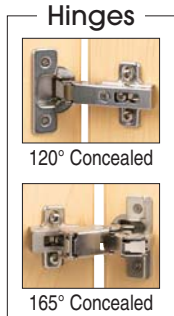

LOCKERS – TYPE IV

72H/84H – Slope

Slope top lockers require specification of added 26816 slope top cover panel for field installation.

MODEL PREFIX "612"
Right Hinge (shown)

MODEL PREFIX "613"
Left Hinge

Lock Styles

LOCK = 1

6-Tumbler
Dead Bolt Lock
High security
combined with
maximum flexibility.

LOCK = 2

Digital Code Lock
Keypad operation
with user-selected
4-digit code.
Integral handle.

LOCK = 3

Cam Lock Hasp
Padlock security.
(padlock not included)

Compt. Widths	1-wide	2-wide	3-wide	4-wide
11"		 MODEL 61237 Right Hinge 61337 Left Hinge <table border="1"> <tr><td>W</td><td>H</td><td>D</td></tr> <tr><td>24</td><td>72</td><td>14</td></tr> <tr><td></td><td>84</td><td>18</td></tr> <tr><td></td><td></td><td>21</td></tr> <tr><td></td><td></td><td>24</td></tr> </table> Hook Group #2	 MODEL 61238 Right Hinge 61338 Left Hinge <table border="1"> <tr><td>W</td><td>H</td><td>D</td></tr> <tr><td>36</td><td>72</td><td>14</td></tr> <tr><td></td><td>84</td><td>18</td></tr> <tr><td></td><td></td><td>21</td></tr> <tr><td></td><td></td><td>24</td></tr> </table> Hook Group #2	 MODEL 61239 Right Hinge 61339 Left Hinge <table border="1"> <tr><td>W</td><td>H</td><td>D</td></tr> <tr><td>48</td><td>72</td><td>14</td></tr> <tr><td></td><td>84</td><td>18</td></tr> <tr><td></td><td></td><td>21</td></tr> <tr><td></td><td></td><td>24</td></tr> </table> Hook Group #2
14"	 MODEL 61236 Right Hinge 61336 Left Hinge <table border="1"> <tr><td>W</td><td>H</td><td>D</td></tr> <tr><td>16</td><td>72</td><td>14</td></tr> <tr><td></td><td>84</td><td>18</td></tr> <tr><td></td><td></td><td>21</td></tr> <tr><td></td><td></td><td>24</td></tr> </table> Hook Group #2	 MODEL 61237 Right Hinge 61337 Left Hinge <table border="1"> <tr><td>W</td><td>H</td><td>D</td></tr> <tr><td>30</td><td>72</td><td>14</td></tr> <tr><td></td><td>84</td><td>18</td></tr> <tr><td></td><td></td><td>21</td></tr> <tr><td></td><td></td><td>24</td></tr> </table> Hook Group #2	 MODEL 61238 Right Hinge 61338 Left Hinge <table border="1"> <tr><td>W</td><td>H</td><td>D</td></tr> <tr><td>45</td><td>72</td><td>14</td></tr> <tr><td></td><td>84</td><td>18</td></tr> <tr><td></td><td></td><td>21</td></tr> <tr><td></td><td></td><td>24</td></tr> </table> Hook Group #2