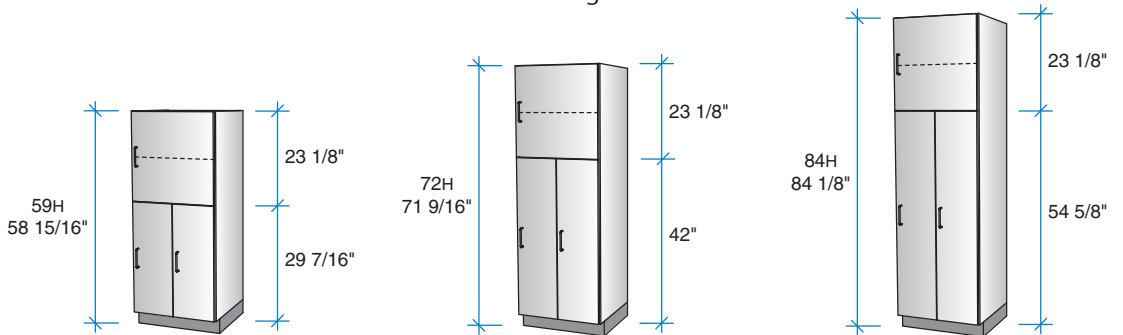

59H/72H/84H – Flat

MODEL PREFIX "610"
Right Hinge (shown)

MODEL PREFIX "611"
Left Hinge

Lock Styles

LOCK = 1
6-Tumbler
Dead Bolt Lock
High security
combined with
maximum flexibility.

LOCK = 2
Digital Code Lock
Keypad operation
with user-selected
4-digit code.
Integral handle.

LOCK = 3
Cam Lock Hasp
Padlock security.
(padlock not included)

Compt. Widths	1-wide	2-wide	3-wide	4-wide
11"		MODEL 61025 Right Hinge 61125 Left Hinge <table border="1"> <tr><td>W</td><td>H</td><td>D</td></tr> <tr><td>24</td><td>59</td><td>14</td></tr> <tr><td></td><td>72</td><td>18</td></tr> <tr><td></td><td>84</td><td>21</td></tr> <tr><td></td><td></td><td>24</td></tr> </table> Hook Group #2	MODEL 61026 Right Hinge 61126 Left Hinge <table border="1"> <tr><td>W</td><td>H</td><td>D</td></tr> <tr><td>36</td><td>59</td><td>14</td></tr> <tr><td></td><td>72</td><td>18</td></tr> <tr><td></td><td>84</td><td>21</td></tr> <tr><td></td><td></td><td>24</td></tr> </table> Hook Group #2	MODEL 61027 Right Hinge 61127 Left Hinge <table border="1"> <tr><td>W</td><td>H</td><td>D</td></tr> <tr><td>48</td><td>59</td><td>14</td></tr> <tr><td></td><td>72</td><td>18</td></tr> <tr><td></td><td>84</td><td>21</td></tr> <tr><td></td><td></td><td>24</td></tr> </table> Hook Group #2
14"	MODEL 61024 Right Hinge 61124 Left Hinge <table border="1"> <tr><td>W</td><td>H</td><td>D</td></tr> <tr><td>16</td><td>59</td><td>14</td></tr> <tr><td></td><td>72</td><td>18</td></tr> <tr><td></td><td>84</td><td>21</td></tr> <tr><td></td><td></td><td>24</td></tr> </table> Hook Group #2	MODEL 61025 Right Hinge 61125 Left Hinge <table border="1"> <tr><td>W</td><td>H</td><td>D</td></tr> <tr><td>30</td><td>59</td><td>14</td></tr> <tr><td></td><td>72</td><td>18</td></tr> <tr><td></td><td>84</td><td>21</td></tr> <tr><td></td><td></td><td>24</td></tr> </table> Hook Group #2	MODEL 61026 Right Hinge 61126 Left Hinge <table border="1"> <tr><td>W</td><td>H</td><td>D</td></tr> <tr><td>45</td><td>59</td><td>14</td></tr> <tr><td></td><td>72</td><td>18</td></tr> <tr><td></td><td>84</td><td>21</td></tr> <tr><td></td><td></td><td>24</td></tr> </table> Hook Group #2