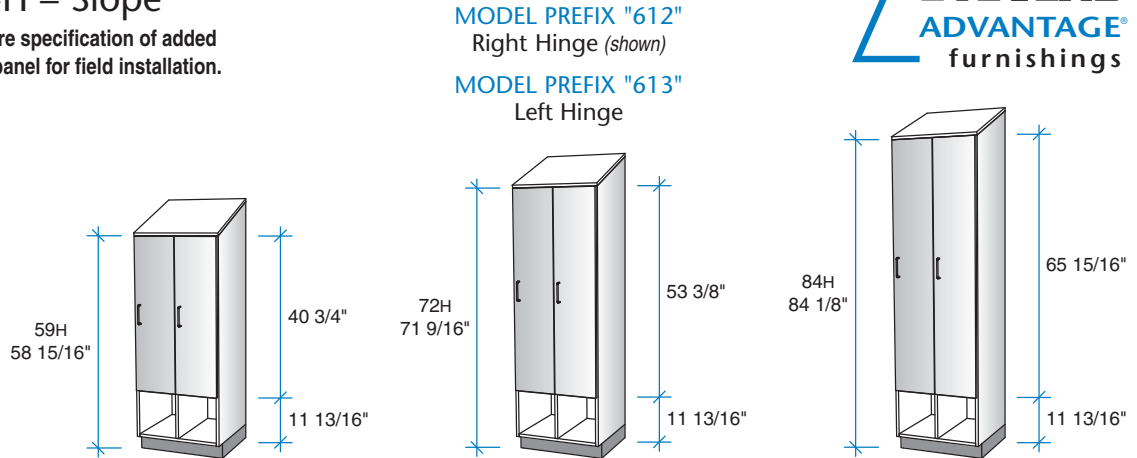

LOCKERS – TYPE IV

59H/72H/84H – Slope

Slope top lockers require specification of added 26816 slope top cover panel for field installation.

Lock Styles

LOCK = 1
6-Tumbler Dead Bolt Lock
High security combined with maximum flexibility.

LOCK = 2
Digital Code Lock
Keypad operation with user-selected 4-digit code. Integral handle.

LOCK = 3
Cam Lock Hasp
Padlock security. (padlock not included)

Compt. Widths	1-wide	2-wide	3-wide	4-wide
11"		MODEL 61229 Right Hinge 61329 Left Hinge <table border="1"> <thead> <tr> <th>W</th> <th>H</th> <th>D</th> </tr> </thead> <tbody> <tr> <td>24</td> <td>59</td> <td>14</td> </tr> <tr> <td></td> <td>72</td> <td>18</td> </tr> <tr> <td></td> <td>84</td> <td>21</td> </tr> <tr> <td></td> <td></td> <td>24</td> </tr> </tbody> </table> Hook Group #2	MODEL 61230 Right Hinge 61330 Left Hinge <table border="1"> <thead> <tr> <th>W</th> <th>H</th> <th>D</th> </tr> </thead> <tbody> <tr> <td>36</td> <td>59</td> <td>14</td> </tr> <tr> <td></td> <td>72</td> <td>18</td> </tr> <tr> <td></td> <td>84</td> <td>21</td> </tr> <tr> <td></td> <td></td> <td>24</td> </tr> </tbody> </table> Hook Group #2	MODEL 61231 Right Hinge 61331 Left Hinge <table border="1"> <thead> <tr> <th>W</th> <th>H</th> <th>D</th> </tr> </thead> <tbody> <tr> <td>48</td> <td>59</td> <td>14</td> </tr> <tr> <td></td> <td>72</td> <td>18</td> </tr> <tr> <td></td> <td>84</td> <td>21</td> </tr> <tr> <td></td> <td></td> <td>24</td> </tr> </tbody> </table> Hook Group #2
14"	MODEL 61228 Right Hinge 61328 Left Hinge <table border="1"> <thead> <tr> <th>W</th> <th>H</th> <th>D</th> </tr> </thead> <tbody> <tr> <td>16</td> <td>59</td> <td>14</td> </tr> <tr> <td></td> <td>72</td> <td>18</td> </tr> <tr> <td></td> <td>84</td> <td>21</td> </tr> <tr> <td></td> <td></td> <td>24</td> </tr> </tbody> </table> Hook Group #2	MODEL 61229 Right Hinge 61329 Left Hinge <table border="1"> <thead> <tr> <th>W</th> <th>H</th> <th>D</th> </tr> </thead> <tbody> <tr> <td>30</td> <td>59</td> <td>14</td> </tr> <tr> <td></td> <td>72</td> <td>18</td> </tr> <tr> <td></td> <td>84</td> <td>21</td> </tr> <tr> <td></td> <td></td> <td>24</td> </tr> </tbody> </table> Hook Group #2	MODEL 61230 Right Hinge 61330 Left Hinge <table border="1"> <thead> <tr> <th>W</th> <th>H</th> <th>D</th> </tr> </thead> <tbody> <tr> <td>45</td> <td>59</td> <td>14</td> </tr> <tr> <td></td> <td>72</td> <td>18</td> </tr> <tr> <td></td> <td>84</td> <td>21</td> </tr> <tr> <td></td> <td></td> <td>24</td> </tr> </tbody> </table> Hook Group #2