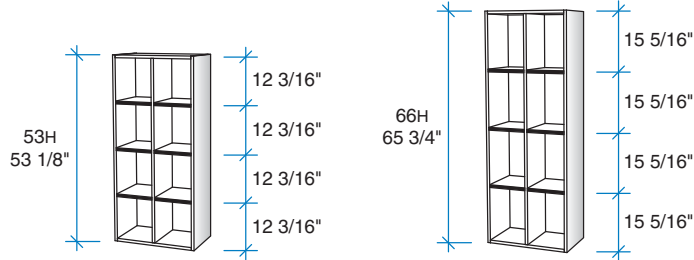

LOCKERS – TYPE IV

53H/66H Stackers – Flat

Compt. Widths	1-wide	2-wide	3-wide	4-wide
11"		 MODEL W H D 61833 24 53 14 66 18	 MODEL W H D 61834 36 53 14 66 18	 MODEL W H D 61835 48 53 14 66 18
14"	 MODEL W H D 61832 16 53 14 66 18	 MODEL W H D 61833 30 53 14 66 18	 MODEL W H D 61834 45 53 14 66 18