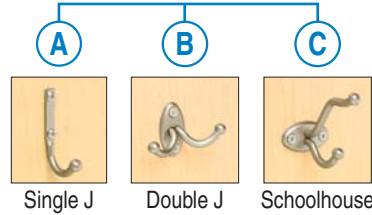

HOOK GROUP #1 (1) Single J – left wall	HOOK GROUP #2 (1) Single J – left wall (1) Single J – right wall	HOOK GROUP #3 (1) Single J – left wall (1) Single J – right wall (1) Double J Shelf	HOOK GROUP #4 (1) Double J – left wall (1) Double J – right wall (1) Double J Shelf	HOOK GROUP #5 (1) Wardrobe Shelf	HOOK GROUP #6 (1) Triple J Shelf
Standard for: • 5" compartments	Standard for: • 7" compartments • Most Type IV Lockers and Stackers	Standard for: • Most 8 ⁹ / ₁₆ " compartments over 26 ¹ / ₄ " high	Standard for: • Most 11" compartments over 26 ¹ / ₄ " high	Standard for: • 14" compartments	Standard for: • Most 8 ⁹ / ₁₆ "/11" compartments 26 ¹ / ₄ " high or less

CUSTOM HOOK PLACEMENT

QUANTITY: (1) hook per location

STYLES:

- **A** = Single J
- **B** = Double J
- **C** = Schoolhouse
- **D** = Double J Shelf
- **E** = Triple J Shelf
- **F** = Wardrobe Shelf

FOR LEFT WALL / BACK WALL / RIGHT WALL