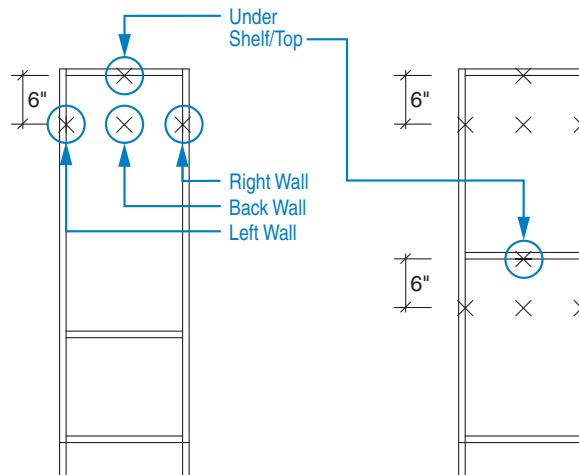

LOCATIONS:

- Left Wall
- Back Wall
- Right Wall
- Under Shelf/Top

ORDERING CUSTOM HOOK PLACEMENT

Four 2-digit codes must be specified per cabinet, in the following sequence: **LEFT WALL, BACK WALL, RIGHT WALL, UNDER SHELF/TOP**

- 1st digit = **QUANTITY:** 1 if hook is required; 0 if hook is not required or is not available
- 2nd digit = **STYLE:**
  - **A, B, C** can be selected for Left Wall, Back Wall and Right Wall locations
  - **D, E, F** can be selected for Under Shelf/Top location
  - **0** if hook is not required or is not available
- If hook is not required or is not available for a particular location, the 2-digit code is **00**.
- These selections will apply to every locker within a cabinet.

EXAMPLE:

Left Wall	= (1) Double J	= 1B
Back Wall	= no hook	= 00
Right Wall	= (1) Double J	= 1B
Under Shelf/Top	= (1) Double J Shelf	= 1D

CODE = 1B 00 1B 1D

Left Wall

Back Wall

Right Wall

Under Shelf/Top

hook placement in cabinet with one locker

hook placement in cabinet with two lockers