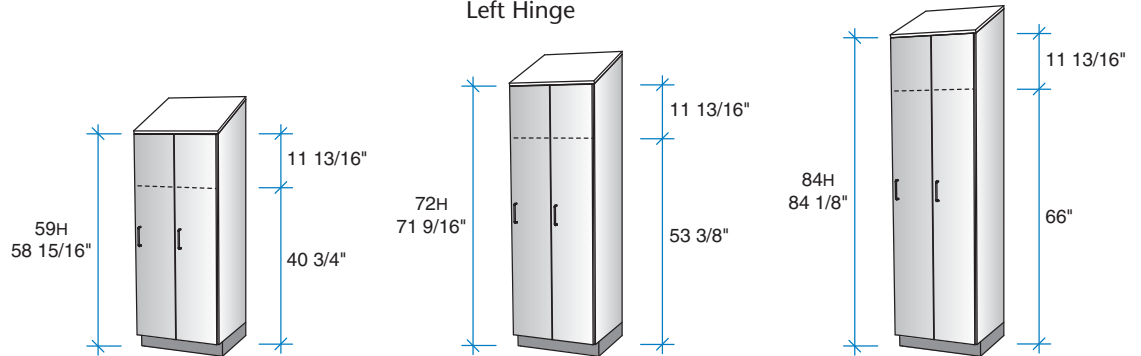

59H/72H/84H – Slope

Slope top lockers require specification of added 26816 slope top cover panel for field installation.

MODEL PREFIX "612"
Right Hinge (shown)

MODEL PREFIX "613"
Left Hinge

Lock Styles

LOCK = 1
6-Tumbler
Dead Bolt Lock
High security
combined with
maximum flexibility.

LOCK = 2
Digital Code Lock
Keypad operation
with user-selected
4-digit code.
Integral handle.

LOCK = 3
Cam Lock Hasp
Padlock security.
(padlock not included)

Compt. Widths	1-wide	2-wide	3-wide	4-wide
11"		MODEL 61201 Right Hinge 61301 Left Hinge <table border="1"> <thead> <tr> <th>W</th> <th>H</th> <th>D</th> </tr> </thead> <tbody> <tr> <td>24</td> <td>59</td> <td>14</td> </tr> <tr> <td></td> <td>72</td> <td>18</td> </tr> <tr> <td></td> <td>84</td> <td>21</td> </tr> <tr> <td></td> <td></td> <td>24</td> </tr> </tbody> </table> Hook Group #2	MODEL 61202 Right Hinge 61302 Left Hinge <table border="1"> <thead> <tr> <th>W</th> <th>H</th> <th>D</th> </tr> </thead> <tbody> <tr> <td>36</td> <td>59</td> <td>14</td> </tr> <tr> <td></td> <td>72</td> <td>18</td> </tr> <tr> <td></td> <td>84</td> <td>21</td> </tr> <tr> <td></td> <td></td> <td>24</td> </tr> </tbody> </table> Hook Group #2	MODEL 61203 Right Hinge 61303 Left Hinge <table border="1"> <thead> <tr> <th>W</th> <th>H</th> <th>D</th> </tr> </thead> <tbody> <tr> <td>48</td> <td>59</td> <td>14</td> </tr> <tr> <td></td> <td>72</td> <td>18</td> </tr> <tr> <td></td> <td>84</td> <td>21</td> </tr> <tr> <td></td> <td></td> <td>24</td> </tr> </tbody> </table> Hook Group #2
14"	MODEL 61200 Right Hinge 61300 Left Hinge <table border="1"> <thead> <tr> <th>W</th> <th>H</th> <th>D</th> </tr> </thead> <tbody> <tr> <td>16</td> <td>59</td> <td>14</td> </tr> <tr> <td></td> <td>72</td> <td>18</td> </tr> <tr> <td></td> <td>84</td> <td>21</td> </tr> <tr> <td></td> <td></td> <td>24</td> </tr> </tbody> </table> Hook Group #2	MODEL 61201 Right Hinge 61301 Left Hinge <table border="1"> <thead> <tr> <th>W</th> <th>H</th> <th>D</th> </tr> </thead> <tbody> <tr> <td>30</td> <td>59</td> <td>14</td> </tr> <tr> <td></td> <td>72</td> <td>18</td> </tr> <tr> <td></td> <td>84</td> <td>21</td> </tr> <tr> <td></td> <td></td> <td>24</td> </tr> </tbody> </table> Hook Group #2	MODEL 61202 Right Hinge 61302 Left Hinge <table border="1"> <thead> <tr> <th>W</th> <th>H</th> <th>D</th> </tr> </thead> <tbody> <tr> <td>45</td> <td>59</td> <td>14</td> </tr> <tr> <td></td> <td>72</td> <td>18</td> </tr> <tr> <td></td> <td>84</td> <td>21</td> </tr> <tr> <td></td> <td></td> <td>24</td> </tr> </tbody> </table> Hook Group #2