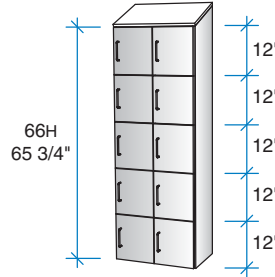

66H Stackers – Slope

Slope top stackers require specification of added 26816 slope top cover panel for field installation.

MODEL PREFIX "616"
Right Hinge (shown)

MODEL PREFIX "617"
Left Hinge

Hinges