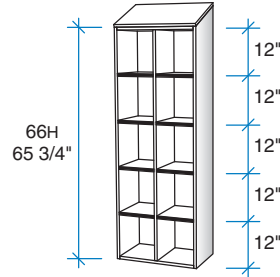

66H Stackers – Slope

Slope top stackers require specification of added 26816 slope top cover panel for field installation.

Compt. Widths	1-wide	2-wide	3-wide	4-wide
11"		MODEL W H D 61937 24 66 14 18	MODEL W H D 61938 36 66 14 18	MODEL W H D 61939 48 66 14 18
14"	MODEL W H D 61936 16 66 14 18	MODEL W H D 61937 30 66 14 18	MODEL W H D 61938 45 66 14 18