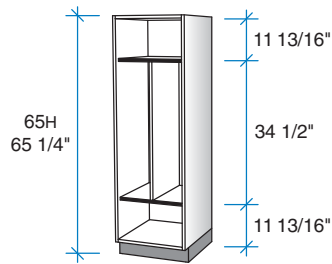

Compt. Widths	2-wide	4-wide
5" 7"	MODEL W H D 5": 62212 12 65 14 18 21 Hook Group #1 7": 62212 16 65 14 18 21 Hook Group #2	MODEL W H D 5": 62214 24 65 14 18 21 Hook Group #1 7": 62214 32 65 14 18 21 Hook Group #2
8" 9" 11"	MODEL W H D 8": 62212 18 65 14 18 21 24 Hook Group #3 9": 62212 20 65 14 18 21 24 Hook Group #3 11": 62212 24 65 14 18 21 24 Hook Group #4	MODEL W H D 8": 62214 36 65 14 18 21 24 Hook Group #3 9": 62214 40 65 14 18 21 24 Hook Group #3 11": 62214 48 65 14 18 21 24 Hook Group #4