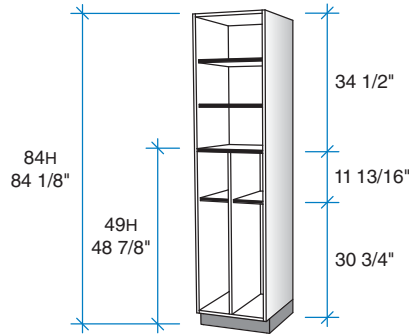

LOCKERS – TYPE I

84H – Flat

Compt. Widths	1-wide	2-wide	3-wide	4-wide
8" 9" 11"		MODEL W H D 8": 62432 18 84 14 18 21 24 Hook Group #3 9": 62432 20 84 14 18 21 24 Hook Group #3 11": 62432 24 84 14 18 21 24 Hook Group #4	MODEL W H D 8": 62433 27 84 14 18 21 24 Hook Group #3 9": 62433 30 84 14 18 21 24 Hook Group #3 11": 62433 36 84 14 18 21 24 Hook Group #4	MODEL W H D 8": 62434 36 84 14 18 21 24 Hook Group #3 9": 62434 40 84 14 18 21 24 Hook Group #3 11": 62434 48 84 14 18 21 24 Hook Group #4
14"	MODEL W H D 14": 62431 16 84 14 18 21 24 Hook Group #5	MODEL W H D 14": 62432 30 84 14 18 21 24 Hook Group #5	MODEL W H D 14": 62433 45 84 14 18 21 24 Hook Group #5