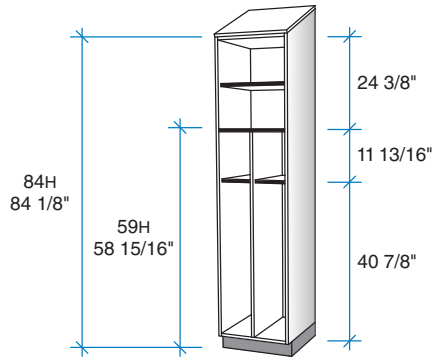

84H – Slope

Slope top lockers require specification of added 26816 slope top cover panel for field installation.

Compt. Widths	1-wide	2-wide	3-wide	4-wide
8" 9" 11"		MODEL W H D 8": 65522 18 84 14 18 21 24 Hook Group #3 9": 65522 20 84 14 18 21 24 Hook Group #3 11": 65522 24 84 14 18 21 24 Hook Group #4	MODEL W H D 8": 65523 27 84 14 18 21 24 Hook Group #3 9": 65523 30 84 14 18 21 24 Hook Group #3 11": 65523 36 84 14 18 21 24 Hook Group #4	MODEL W H D 8": 65524 36 84 14 18 21 24 Hook Group #3 9": 65524 40 84 14 18 21 24 Hook Group #3 11": 65524 48 84 14 18 21 24 Hook Group #4
14"	MODEL W H D 14": 65521 16 84 14 18 21 24 Hook Group #5	MODEL W H D 14": 65522 30 84 14 18 21 24 Hook Group #5	MODEL W H D 14": 65523 45 84 14 18 21 24 Hook Group #5