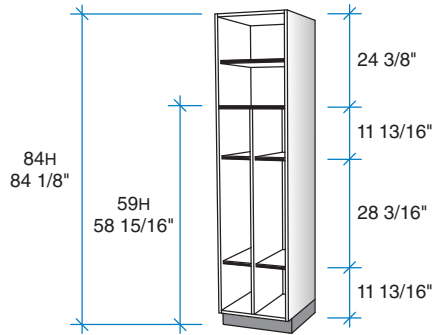

Compt. Widths	1-wide	2-wide	3-wide	4-wide
8" 9" 11"		MODEL W H D 8": 62542 18 84 14 18 21 24 Hook Group #3 9": 62542 20 84 14 18 21 24 Hook Group #3 11": 62542 24 84 14 18 21 24 Hook Group #4	MODEL W H D 8": 62543 27 84 14 18 21 24 Hook Group #3 9": 62543 30 84 14 18 21 24 Hook Group #3 11": 62543 36 84 14 18 21 24 Hook Group #4	MODEL W H D 8": 62544 36 84 14 18 21 24 Hook Group #3 9": 62544 40 84 14 18 21 24 Hook Group #3 11": 62544 48 84 14 18 21 24 Hook Group #4
14"	MODEL W H D 14": 62541 16 84 14 18 21 24 Hook Group #5	MODEL W H D 14": 62542 30 84 14 18 21 24 Hook Group #5	MODEL W H D 14": 62543 45 84 14 18 21 24 Hook Group #5