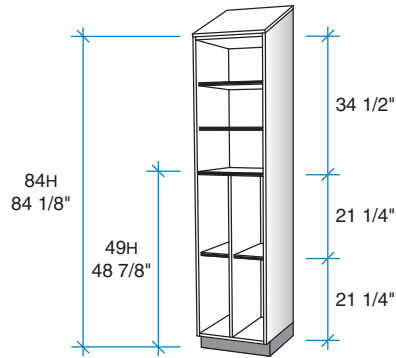

LOCKERS – TYPE I

84H – Slope

Slope top lockers require specification of added 26816 slope top cover panel for field installation.

Compt. Widths	1-wide	2-wide	3-wide	4-wide
8" 9" 11"		MODEL W H D 8": 65452 18 84 14 18 21 24 Hook Group #6 9": 65452 20 84 14 18 21 24 Hook Group #6 11": 65452 24 84 14 18 21 24 Hook Group #6	MODEL W H D 8": 65453 27 84 14 18 21 24 Hook Group #6 9": 65453 30 84 14 18 21 24 Hook Group #6 11": 65453 36 84 14 18 21 24 Hook Group #6	MODEL W H D 8": 65454 36 84 14 18 21 24 Hook Group #6 9": 65454 40 84 14 18 21 24 Hook Group #6 11": 65454 48 84 14 18 21 24 Hook Group #6
14"	MODEL W H D 14": 65451 16 84 14 18 21 24 Hook Group #5	MODEL W H D 14": 65452 30 84 14 18 21 24 Hook Group #5	MODEL W H D 14": 65453 45 84 14 18 21 24 Hook Group #5