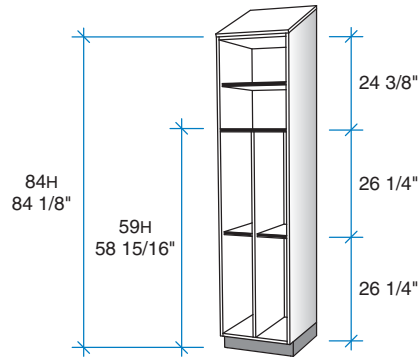

LOCKERS – TYPE I

84H – Slope

Slope top lockers require specification of added 26816 slope top cover panel for field installation.

Compt. Widths	1-wide	2-wide	3-wide	4-wide
8" 9" 11"		MODEL W H D 8": 65552 18 84 14 18 21 24 Hook Group #6 9": 65552 20 84 14 18 21 24 Hook Group #6 11": 65552 24 84 14 18 21 24 Hook Group #6	MODEL W H D 8": 65553 27 84 14 18 21 24 Hook Group #6 9": 65553 30 84 14 18 21 24 Hook Group #6 11": 65553 36 84 14 18 21 24 Hook Group #6	MODEL W H D 8": 65554 36 84 14 18 21 24 Hook Group #6 9": 65554 40 84 14 18 21 24 Hook Group #6 11": 65554 48 84 14 18 21 24 Hook Group #6
14"	MODEL W H D 14": 65551 16 84 14 18 21 24 Hook Group #5	MODEL W H D 14": 65552 30 84 14 18 21 24 Hook Group #5	MODEL W H D 14": 65553 45 84 14 18 21 24 Hook Group #5