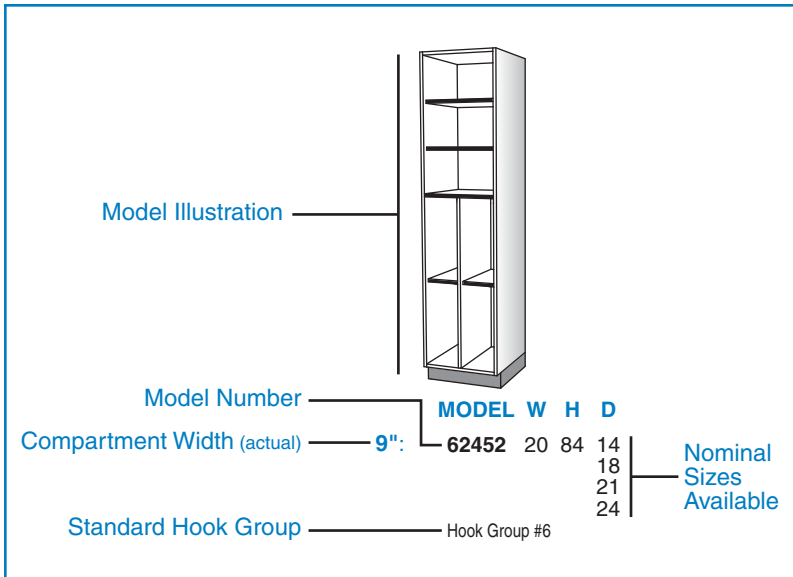

LOCKERS – TYPE I

Model Number System