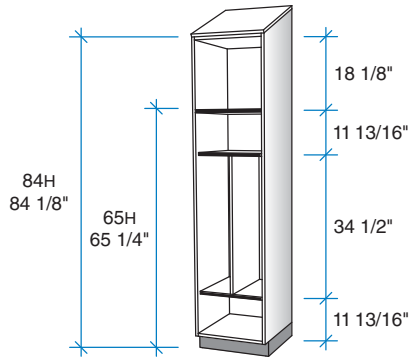

LOCKERS – TYPE I

84H – Slope

Slope top lockers require specification of added 26816 slope top cover panel for field installation.

Compt. Widths	2-wide	4-wide
5" 7"	 MODEL W H D 5": 65412 12 84 14 18 21 Hook Group #1 7": 65412 16 84 14 18 21 Hook Group #2	 MODEL W H D 5": 65414 24 84 14 18 21 Hook Group #1 7": 65414 32 84 14 18 21 Hook Group #2
	  MODEL W H D 8": 65412 18 84 14 18 21 24 Hook Group #3 9": 65412 20 84 14 18 21 24 Hook Group #3 11": 65412 24 84 14 18 21 24 Hook Group #4	 MODEL W H D 8": 65414 36 84 14 18 21 24 Hook Group #3 9": 65414 40 84 14 18 21 24 Hook Group #3 11": 65414 48 84 14 18 21 24 Hook Group #4