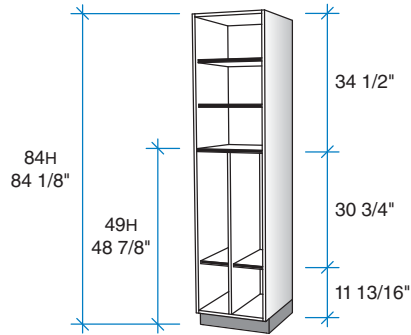

Compt. Widths	1-wide	2-wide	3-wide	4-wide
8" 9" 11"		MODEL W H D 8": 62422 18 84 14 18 21 24 Hook Group #3 9": 62422 20 84 14 18 21 24 Hook Group #3 11": 62422 24 84 14 18 21 24 Hook Group #4	MODEL W H D 8": 62423 27 84 14 18 21 24 Hook Group #3 9": 62423 30 84 14 18 21 24 Hook Group #3 11": 62423 36 84 14 18 21 24 Hook Group #4	MODEL W H D 8": 62424 36 84 14 18 21 24 Hook Group #3 9": 62424 40 84 14 18 21 24 Hook Group #3 11": 62424 48 84 14 18 21 24 Hook Group #4
14"	MODEL W H D 14": 62421 16 84 14 18 21 24 Hook Group #5	MODEL W H D 14": 62422 30 84 14 18 21 24 Hook Group #5	MODEL W H D 14": 62423 45 84 14 18 21 24 Hook Group #5