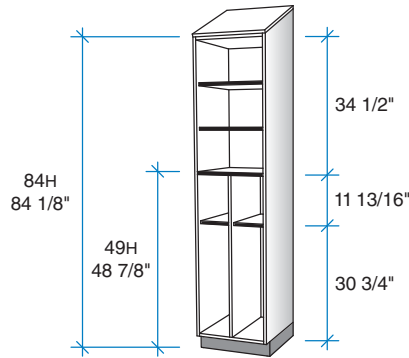

LOCKERS – TYPE I

84H – Slope

Slope top lockers require specification of added 26816 slope top cover panel for field installation.

Compt. Widths	1-wide	2-wide	3-wide	4-wide
8" 9" 11"		 <table border="0"> <tr> <td>MODEL</td> <td>W</td> <td>H</td> <td>D</td> </tr> <tr> <td>8": 65432</td> <td>18</td> <td>84</td> <td>14</td> </tr> <tr> <td></td> <td></td> <td>18</td> <td>21</td> </tr> <tr> <td></td> <td></td> <td></td> <td>24</td> </tr> <tr> <td colspan="4">Hook Group #3</td> </tr> <tr> <td>9": 65432</td> <td>20</td> <td>84</td> <td>14</td> </tr> <tr> <td></td> <td></td> <td>18</td> <td>21</td> </tr> <tr> <td></td> <td></td> <td></td> <td>24</td> </tr> <tr> <td colspan="4">Hook Group #3</td> </tr> <tr> <td>11": 65432</td> <td>24</td> <td>84</td> <td>14</td> </tr> <tr> <td></td> <td></td> <td>18</td> <td>21</td> </tr> <tr> <td></td> <td></td> <td></td> <td>24</td> </tr> <tr> <td colspan="4">Hook Group #4</td> </tr> </table>	 <table border="0"> <tr> <td>MODEL</td> <td>W</td> <td>H</td> <td>D</td> </tr> <tr> <td>8": 65433</td> <td>27</td> <td>84</td> <td>14</td> </tr> <tr> <td></td> <td></td> <td>18</td> <td>21</td> </tr> <tr> <td></td> <td></td> <td></td> <td>24</td> </tr> <tr> <td colspan="4">Hook Group #3</td> </tr> <tr> <td>9": 65433</td> <td>30</td> <td>84</td> <td>14</td> </tr> <tr> <td></td> <td></td> <td>18</td> <td>21</td> </tr> <tr> <td></td> <td></td> <td></td> <td>24</td> </tr> <tr> <td colspan="4">Hook Group #3</td> </tr> <tr> <td>11": 65433</td> <td>36</td> <td>84</td> <td>14</td> </tr> <tr> <td></td> <td></td> <td>18</td> <td>21</td> </tr> <tr> <td></td> <td></td> <td></td> <td>24</td> </tr> <tr> <td colspan="4">Hook Group #4</td> </tr> </table>	 <table border="0"> <tr> <td>MODEL</td> <td>W</td> <td>H</td> <td>D</td> </tr> <tr> <td>8": 65434</td> <td>36</td> <td>84</td> <td>14</td> </tr> <tr> <td></td> <td></td> <td>18</td> <td>21</td> </tr> <tr> <td></td> <td></td> <td></td> <td>24</td> </tr> <tr> <td colspan="4">Hook Group #3</td> </tr> <tr> <td>9": 65434</td> <td>40</td> <td>84</td> <td>14</td> </tr> <tr> <td></td> <td></td> <td>18</td> <td>21</td> </tr> <tr> <td></td> <td></td> <td></td> <td>24</td> </tr> <tr> <td colspan="4">Hook Group #3</td> </tr> <tr> <td>11": 65434</td> <td>48</td> <td>84</td> <td>14</td> </tr> <tr> <td></td> <td></td> <td>18</td> <td>21</td> </tr> <tr> <td></td> <td></td> <td></td> <td>24</td> </tr> <tr> <td colspan="4">Hook Group #4</td> </tr> </table>
14"	 <table border="0"> <tr> <td>MODEL</td> <td>W</td> <td>H</td> <td>D</td> </tr> <tr> <td>14": 65431</td> <td>16</td> <td>84</td> <td>14</td> </tr> <tr> <td></td> <td></td> <td>18</td> <td>21</td> </tr> <tr> <td></td> <td></td> <td></td> <td>24</td> </tr> <tr> <td colspan="4">Hook Group #5</td> </tr> </table>	 <table border="0"> <tr> <td>MODEL</td> <td>W</td> <td>H</td> <td>D</td> </tr> <tr> <td>14": 65432</td> <td>30</td> <td>84</td> <td>14</td> </tr> <tr> <td></td> <td></td> <td>18</td> <td>21</td> </tr> <tr> <td></td> <td></td> <td></td> <td>24</td> </tr> <tr> <td colspan="4">Hook Group #5</td> </tr> </table>	 <table border="0"> <tr> <td>MODEL</td> <td>W</td> <td>H</td> <td>D</td> </tr> <tr> <td>14": 65433</td> <td>45</td> <td>84</td> <td>14</td> </tr> <tr> <td></td> <td></td> <td>18</td> <td>21</td> </tr> <tr> <td></td> <td></td> <td></td> <td>24</td> </tr> <tr> <td colspan="4">Hook Group #5</td> </tr> </table>