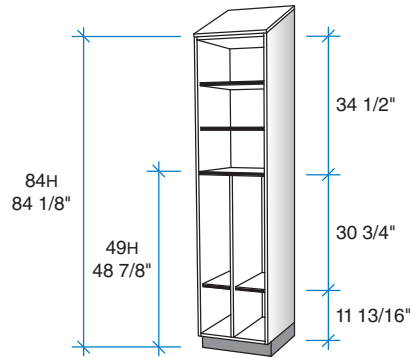

84H – Slope

Slope top lockers require specification of added 26816 slope top cover panel for field installation.

Compt. Widths	1-wide	2-wide	3-wide	4-wide
8" 9" 11"		MODEL W H D 8": 65422 18 84 14 18 21 24 Hook Group #3 9": 65422 20 84 14 18 21 24 Hook Group #3 11": 65422 24 84 14 18 21 24 Hook Group #4	MODEL W H D 8": 65423 27 84 14 18 21 24 Hook Group #3 9": 65423 30 84 14 18 21 24 Hook Group #3 11": 65423 36 84 14 18 21 24 Hook Group #4	MODEL W H D 8": 65424 36 84 14 18 21 24 Hook Group #3 9": 65424 40 84 14 18 21 24 Hook Group #3 11": 65424 48 84 14 18 21 24 Hook Group #4
14"	MODEL W H D 14": 65421 16 84 14 18 21 24 Hook Group #5	MODEL W H D 14": 65422 30 84 14 18 21 24 Hook Group #5	MODEL W H D 14": 65423 45 84 14 18 21 24 Hook Group #5