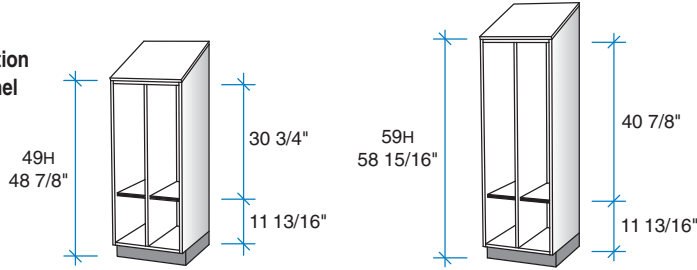

49H/59H – Slope

Slope top lockers require specification of added 26816 slope top cover panel for field installation.