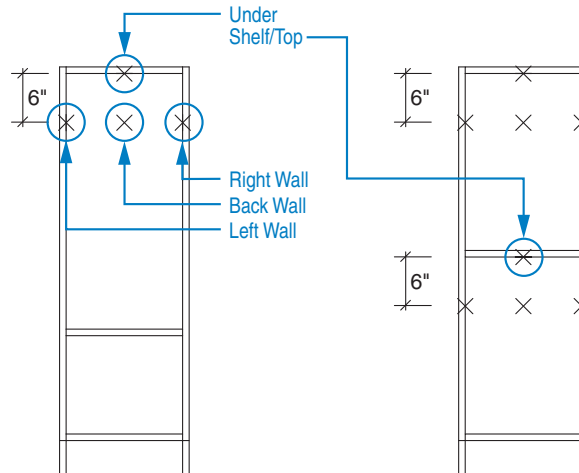

LOCATIONS:

- Left Wall
- Back Wall
- Right Wall
- Under Shelf/Top

ORDERING CUSTOM HOOK PLACEMENT

Four 2-digit codes must be specified per cabinet, in the following sequence: **LEFT WALL, BACK WALL, RIGHT WALL, UNDER SHELF/TOP**

- 1st digit = **QUANTITY:** **1** if hook is required; **0** if hook is not required or is not available
- 2nd digit = **STYLE:** **A, B, C** can be selected for Left Wall, Back Wall and Right Wall locations
  D, E, F can be selected for Under Shelf/Top location
  0 if hook is not required or is not available
- If hook is not required or is not available for a particular location, the 2-digit code is **00**.
- These selections will apply to every locker within a cabinet.

EXAMPLE:

Left Wall	= (1) Double J	= 1B
Back Wall	= no hook	= 00
Right Wall	= (1) Double J	= 1B
Under Shelf/Top	= (1) Double J Shelf	= 1D

CODE = 1B 00 1B 1D

Left Wall
Back Wall
Right Wall
Under Shelf/Top

hook placement in cabinet with one locker

hook placement in cabinet with two lockers