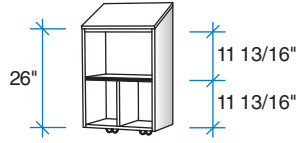

LOCKERS – TYPE I

Wall Lockers – Slope

Slope top lockers require specification of added 26816 slope top cover panel for field installation.

Compt. Widths	2-wide	3-wide	4-wide		
8" 9" 11"	 MODEL W H D 8": 65842 18 26 14 18 2 Hooks SA364MN	 MODEL W H D 8": 65843 27 26 14 18 3 Hooks SA364MN	 MODEL W H D 8": 65844 36 26 14 18 4 Hooks SA364MN		
	9": 65842 20 26 14 18 2 Hooks SA364MN	9": 65843 30 26 14 18 3 Hooks SA364MN	9": 65844 40 26 14 18 4 Hooks SA364MN		
	11": 65842 24 26 14 18 2 Hooks SA364MN	11": 65843 36 26 14 18 3 Hooks SA364MN	11": 65844 48 26 14 18 4 Hooks SA364MN		
	42 3/8"	 MODEL W H D 8": 65862 18 42 14 18 2 Hooks SA364MN	 MODEL W H D 8": 65863 27 42 14 18 3 Hooks SA364MN	 MODEL W H D 8": 65864 36 42 14 18 4 Hooks SA364MN	
		9": 65862 20 42 14 18 2 Hooks SA364MN	9": 65863 30 42 14 18 3 Hooks SA364MN	9": 65864 40 42 14 18 4 Hooks SA364MN	
		11": 65862 24 42 14 18 2 Hooks SA364MN	11": 65863 36 42 14 18 3 Hooks SA364MN	11": 65864 48 42 14 18 4 Hooks SA364MN	
		47 3/8"	 MODEL W H D 8": 65862 18 47 14 18 2 Hooks SA364MN	 MODEL W H D 8": 65863 27 47 14 18 3 Hooks SA364MN	 MODEL W H D 8": 65864 36 47 14 18 4 Hooks SA364MN
			9": 65862 20 47 14 18 2 Hooks SA364MN	9": 65863 30 47 14 18 3 Hooks SA364MN	9": 65864 40 47 14 18 4 Hooks SA364MN
			11": 65862 24 47 14 18 2 Hooks SA364MN	11": 65863 36 47 14 18 3 Hooks SA364MN	11": 65864 48 47 14 18 4 Hooks SA364MN