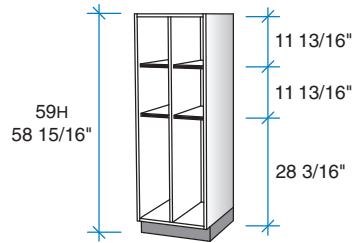

LOCKERS – TYPE I

59H – Flat

Compt. Widths	1-wide	2-wide	3-wide	4-wide
8" 9" 11"		MODEL W H D 8": 62132 18 59 14 18 21 24 Hook Group #3 9": 62132 20 59 14 18 21 24 Hook Group #3 11": 62132 24 59 14 18 21 24 Hook Group #4	MODEL W H D 8": 62133 27 59 14 18 21 24 Hook Group #3 9": 62133 30 59 14 18 21 24 Hook Group #3 11": 62133 36 59 14 18 21 24 Hook Group #4	MODEL W H D 8": 62134 36 59 14 18 21 24 Hook Group #3 9": 62134 40 59 14 18 21 24 Hook Group #3 11": 62134 48 59 14 18 21 24 Hook Group #4
14"	MODEL W H D 14": 62131 16 59 14 18 21 24 Hook Group #5	MODEL W H D 14": 62132 30 59 14 18 21 24 Hook Group #5	MODEL W H D 14": 62133 45 59 14 18 21 24 Hook Group #5