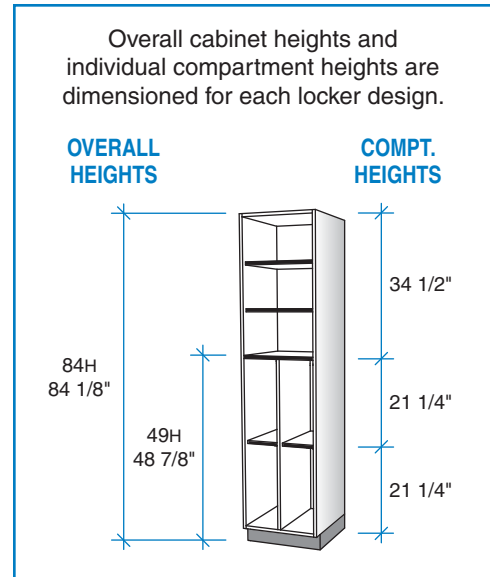

LOCKERS – TYPE I

Model Number System