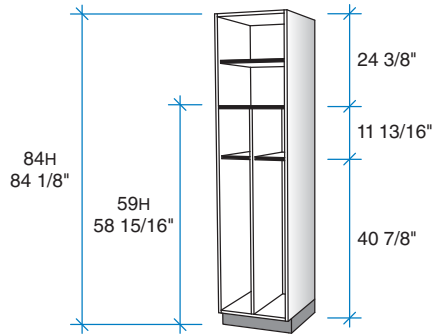

Compt. Widths	1-wide	2-wide	3-wide	4-wide
8" 9" 11"		MODEL W H D 8": 62522 18 84 14 18 21 24 Hook Group #3 9": 62522 20 84 14 18 21 24 Hook Group #3 11": 62522 24 84 14 18 21 24 Hook Group #4	MODEL W H D 8": 62523 27 84 14 18 21 24 Hook Group #3 9": 62523 30 84 14 18 21 24 Hook Group #3 11": 62523 36 84 14 18 21 24 Hook Group #4	MODEL W H D 8": 62524 36 84 14 18 21 24 Hook Group #3 9": 62524 40 84 14 18 21 24 Hook Group #3 11": 62524 48 84 14 18 21 24 Hook Group #4
14"	MODEL W H D 14": 62521 16 84 14 18 21 24 Hook Group #5	MODEL W H D 14": 62522 30 84 14 18 21 24 Hook Group #5	MODEL W H D 14": 62523 45 84 14 18 21 24 Hook Group #5