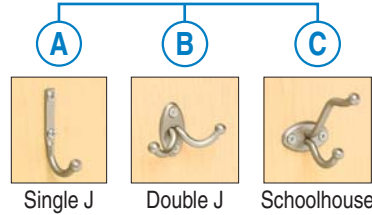

HOOK GROUP #1 (1) Single J – left wall	HOOK GROUP #2 (1) Single J – left wall (1) Single J – right wall	HOOK GROUP #3 (1) Single J – left wall (1) Single J – right wall (1) Double J Shelf	HOOK GROUP #4 (1) Double J – left wall (1) Double J – right wall (1) Double J Shelf	HOOK GROUP #5 (1) Wardrobe Shelf	HOOK GROUP #6 (1) Triple J Shelf
Standard for: • 5" compartments	Standard for: • 7" compartments • Most Type IV Lockers and Stackers	Standard for: • Most 8 ⁷ / ₉ " compartments over 26 ¹ / ₄ " high	Standard for: • Most 11" compartments over 26 ¹ / ₄ " high	Standard for: • 14" compartments	Standard for: • Most 8 ⁷ / ₉ "/11" compartments 26 ¹ / ₄ " high or less

CUSTOM HOOK PLACEMENT

QUANTITY: (1) hook per location

STYLES:

- **A** = Single J
- **B** = Double J
- **C** = Schoolhouse
- **D** = Double J Shelf
- **E** = Triple J Shelf
- **F** = Wardrobe Shelf

FOR LEFT WALL / BACK WALL / RIGHT WALL

FOR UNDER SHELF/TOP

LOCATIONS:

- Left Wall
- Back Wall
- Right Wall
- Under Shelf/Top

ORDERING CUSTOM HOOK PLACEMENT

Four 2-digit codes must be specified per cabinet, in the following sequence: **LEFT WALL, BACK WALL, RIGHT WALL, UNDER SHELF/TOP**