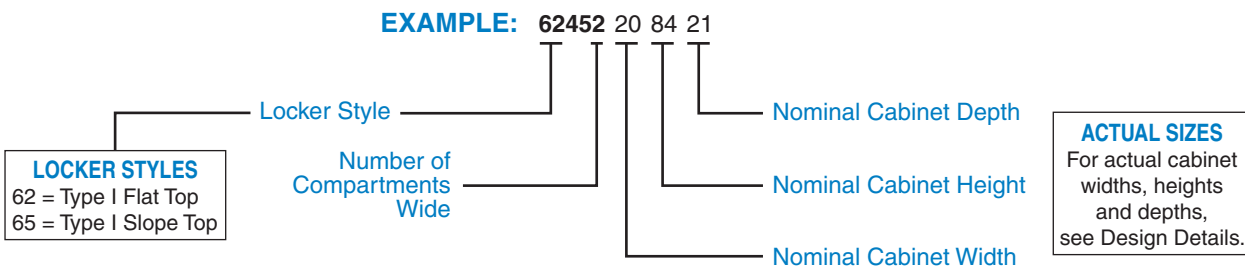

MODEL NUMBER DEFINED

Lockers are defined using the 5-digit model number associated with the design illustration. The complete unit definition requires the width, height, and depth suffix to properly identify the locker desired.