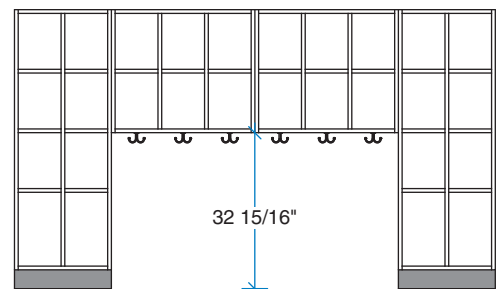

59H ELEMENTS