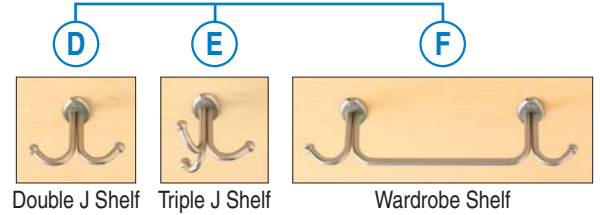

HOOK GROUP #1 (1) Single J – left wall	HOOK GROUP #2 (1) Single J – left wall (1) Single J – right wall	HOOK GROUP #3 (1) Single J – left wall (1) Single J – right wall (1) Double J Shelf	HOOK GROUP #4 (1) Double J – left wall (1) Double J – right wall (1) Double J Shelf	HOOK GROUP #5 (1) Wardrobe Shelf	HOOK GROUP #6 (1) Triple J Shelf
Standard for: • 5" compartments	Standard for: • 7" compartments • Most Type IV Lockers and Stackers	Standard for: • Most 8 ⁷ / ₉ " compartments over 26 ¹ / ₄ " high	Standard for: • Most 11" compartments over 26 ¹ / ₄ " high	Standard for: • 14" compartments	Standard for: • Most 8 ⁷ / ₉ "/11" compartments 26 ¹ / ₄ " high or less

CUSTOM HOOK PLACEMENT

QUANTITY: (1) hook per location

STYLES:

- **A** = Single J
- **B** = Double J
- **C** = Schoolhouse
- **D** = Double J Shelf
- **E** = Triple J Shelf
- **F** = Wardrobe Shelf

FOR LEFT WALL / BACK WALL / RIGHT WALL

FOR UNDER SHELF/TOP

LOCATIONS:

- Left Wall
- Back Wall
- Right Wall
- Under Shelf/Top

ORDERING CUSTOM HOOK PLACEMENT

Four 2-digit codes must be specified per cabinet, in the following sequence: **LEFT WALL, BACK WALL, RIGHT WALL, UNDER SHELF/TOP**