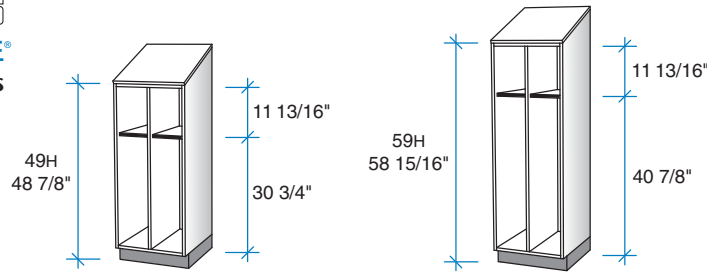

49H/59H – Slope

Slope top lockers require specification of added 26816 slope top cover panel for field installation.

Compt. Widths	1-wide	2-wide	3-wide	4-wide	5-wide
5" 7"		MODEL W H D 5": 65032 12 49 14 Hook Group #1 21 7": 65032 16 49 14 Hook Group #2 21	MODEL W H D 5": 65033 18 49 14 Hook Group #1 21 7": 65033 24 49 14 Hook Group #2 21	MODEL W H D 5": 65034 24 49 14 Hook Group #1 21 7": 65034 32 49 14 Hook Group #2 21	MODEL W H D 5": 65035 30 49 14 Hook Group #1 21 7": 65035 40 49 14 Hook Group #2 21
8" 9" 11"		MODEL W H D 8": 65032 18 49 14 59 18 Hook Group #3 21 24 9": 65032 20 49 14 59 18 Hook Group #3 21 24 11": 65032 24 49 14 59 18 Hook Group #4 21 24	MODEL W H D 8": 65033 27 49 14 59 18 Hook Group #3 21 24 9": 65033 30 49 14 59 18 Hook Group #3 21 24 11": 65033 36 49 14 59 18 Hook Group #4 21 24	MODEL W H D 8": 65034 36 49 14 59 18 Hook Group #3 21 24 9": 65034 40 49 14 59 18 Hook Group #3 21 24 11": 65034 48 49 14 59 18 Hook Group #4 21 24	
14"	MODEL W H D 14": 65031 16 49 14 59 18 Hook Group #5 21 24	MODEL W H D 14": 65032 30 49 14 59 18 Hook Group #5 21 24	MODEL W H D 14": 65033 45 49 14 59 18 Hook Group #5 21 24