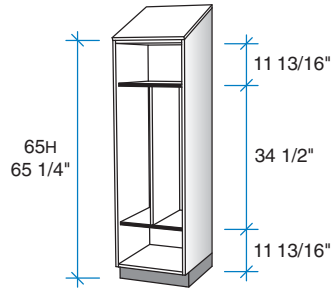

65H – Slope

Slope top lockers require specification of added 26816 slope top cover panel for field installation.

Compt. Widths	2-wide	4-wide
5" 7"	MODEL W H D 5": 65212 12 65 14 18 21 Hook Group #1 7": 65212 16 65 14 18 21 Hook Group #2	MODEL W H D 5": 65214 24 65 14 18 21 Hook Group #1 7": 65214 32 65 14 18 21 Hook Group #2
8" 9" 11"	MODEL W H D 8": 65212 18 65 14 18 21 24 Hook Group #3 9": 65212 20 65 14 18 21 24 Hook Group #3 11": 65212 24 65 14 18 21 24 Hook Group #4	MODEL W H D 8": 65214 36 65 14 18 21 24 Hook Group #3 9": 65214 40 65 14 18 21 24 Hook Group #3 11": 65214 48 65 14 18 21 24 Hook Group #4