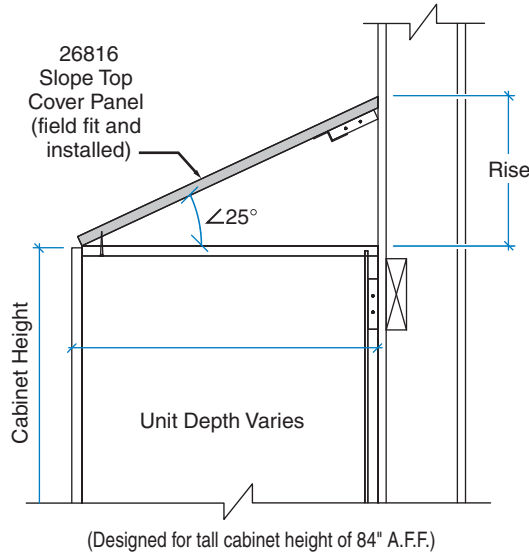

SLOPE TOP

Stevens Advantage slope top units are designed with integral slope ends, eliminating the need for on-the-job fabrication of slope structures. Overlay slope cover panels are shipped with length and end edging for final fit and sizing as installation field conditions may require. Stevens Advantage slope design incorporates a full 3/4" thick slope top on a 25° constant rising slope. Slope top options are available on nominal cabinet depths of 14", 18", 21", and 24". Slope tops not recommended for cabinet height above 84", due to possible ceiling interferences. 26816 Slope Top Cover Panels must be specified and ordered separately (not included with cabinet units).

Nominal Unit Depth	Rise	
	inches	mm
14	7	177.9
18	8 3/4	222.6
21	10 3/8	262.8
24	11 1/2	292.8