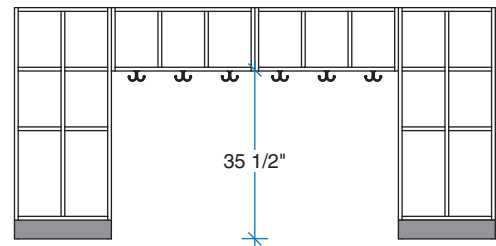

49H ELEMENTS