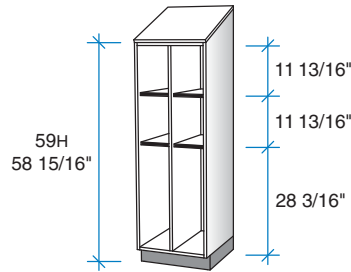

LOCKERS – TYPE I

59H – Slope

Slope top lockers require specification of added 26816 slope top cover panel for field installation.

Compt. Widths	1-wide	2-wide	3-wide	4-wide
8" 9" 11"		MODEL W H D 8": 65132 18 59 14 18 21 24 Hook Group #3 9": 65132 20 59 14 18 21 24 Hook Group #3 11": 65132 24 59 14 18 21 24 Hook Group #4	MODEL W H D 8": 65133 27 59 14 18 21 24 Hook Group #3 9": 65133 30 59 14 18 21 24 Hook Group #3 11": 65133 36 59 14 18 21 24 Hook Group #4	MODEL W H D 8": 65134 36 59 14 18 21 24 Hook Group #3 9": 65134 40 59 14 18 21 24 Hook Group #3 11": 65134 48 59 14 18 21 24 Hook Group #4
14"	MODEL W H D 14": 65131 16 59 14 18 21 24 Hook Group #5	MODEL W H D 14": 65132 30 59 14 18 21 24 Hook Group #5	MODEL W H D 14": 65133 45 59 14 18 21 24 Hook Group #5