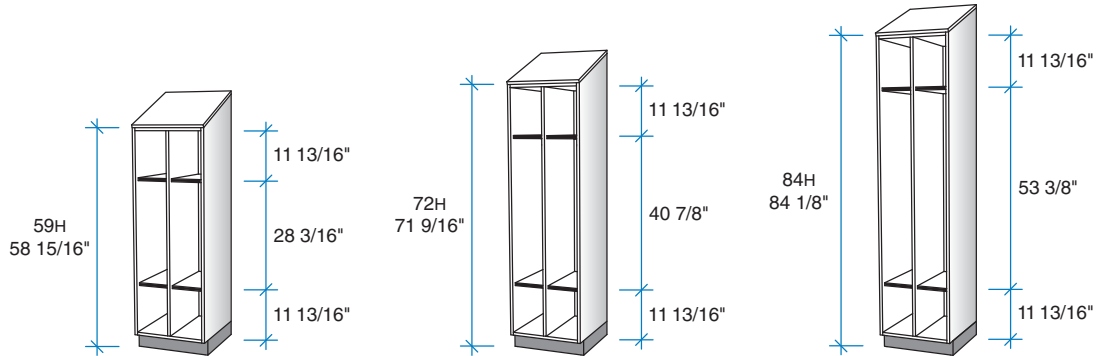

Slope top lockers require specification of added 26816 slope top cover panel for field installation.

Compt. Widths	1-wide	2-wide	3-wide	4-wide
8" 9" 11"		MODEL W H D 8": 65122 18 59 14 72 18 84 21 24 Hook Group #3 9": 65122 20 59 14 72 18 84 21 24 Hook Group #3 11": 65122 24 59 14 72 18 84 21 24 Hook Group #4	MODEL W H D 8": 65123 27 59 14 72 18 84 21 24 Hook Group #3 9": 65123 30 59 14 72 18 84 21 24 Hook Group #3 11": 65123 36 59 14 72 18 84 21 24 Hook Group #4	MODEL W H D 8": 65124 36 59 14 72 18 84 21 24 Hook Group #3 9": 65124 40 59 14 72 18 84 21 24 Hook Group #3 11": 65124 48 59 14 72 18 84 21 24 Hook Group #4
14"	MODEL W H D 14": 65121 16 59 14 72 18 84 21 24 Hook Group #5	MODEL W H D 14": 65122 30 59 14 72 18 84 21 24 Hook Group #5	MODEL W H D 14": 65123 45 59 14 72 18 84 21 24 Hook Group #5