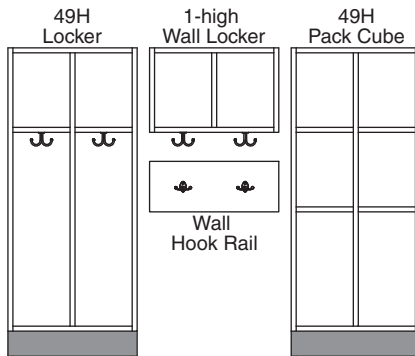

49H ELEMENTS