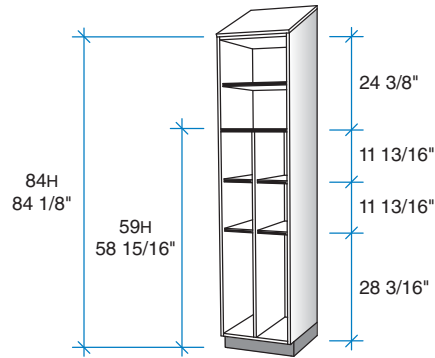

LOCKERS – TYPE I

84H – Slope

Slope top lockers require specification of added 26816 slope top cover panel for field installation.

Compt. Widths	1-wide	2-wide	3-wide	4-wide
8" 9" 11"		MODEL W H D 8": 65532 18 84 14 18 21 24 Hook Group #3 9": 65532 20 84 14 18 21 24 Hook Group #3 11": 65532 24 84 14 18 21 24 Hook Group #4	MODEL W H D 8": 65533 27 84 14 18 21 24 Hook Group #3 9": 65533 30 84 14 18 21 24 Hook Group #3 11": 65533 36 84 14 18 21 24 Hook Group #4	MODEL W H D 8": 65534 36 84 14 18 21 24 Hook Group #3 9": 65534 40 84 14 18 21 24 Hook Group #3 11": 65534 48 84 14 18 21 24 Hook Group #4
14"	MODEL W H D 14": 65531 16 84 14 18 21 24 Hook Group #5	MODEL W H D 14": 65532 30 84 14 18 21 24 Hook Group #5	MODEL W H D 14": 65533 45 84 14 18 21 24 Hook Group #5