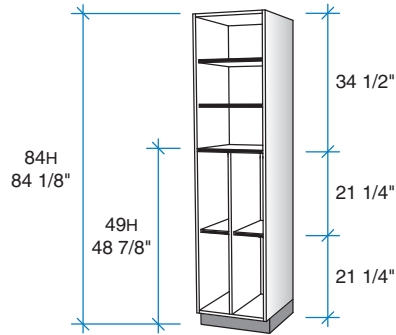

LOCKERS – TYPE I

84H – Flat

Compt. Widths	1-wide	2-wide	3-wide	4-wide
8" 9" 11"		MODEL W H D 8": 62452 18 84 14 18 21 24 Hook Group #6 9": 62452 20 84 14 18 21 24 Hook Group #6 11": 62452 24 84 14 18 21 24 Hook Group #6	MODEL W H D 8": 62453 27 84 14 18 21 24 Hook Group #6 9": 62453 30 84 14 18 21 24 Hook Group #6 11": 62453 36 84 14 18 21 24 Hook Group #6	MODEL W H D 8": 62454 36 84 14 18 21 24 Hook Group #6 9": 62454 40 84 14 18 21 24 Hook Group #6 11": 62454 48 84 14 18 21 24 Hook Group #6
14"	MODEL W H D 14": 62451 16 84 14 18 21 24 Hook Group #5	MODEL W H D 14": 62452 30 84 14 18 21 24 Hook Group #5	MODEL W H D 14": 62453 45 84 14 18 21 24 Hook Group #5