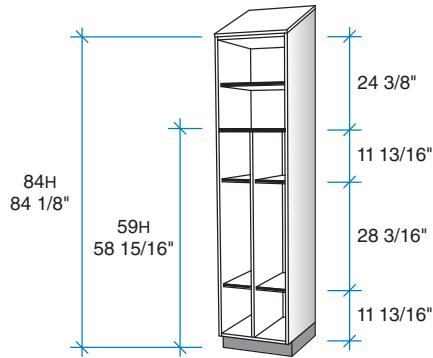

84H – Slope

Slope top lockers require specification of added 26816 slope top cover panel for field installation.

Compt. Widths	1-wide	2-wide	3-wide	4-wide
8" 9" 11"		MODEL W H D 8": 65542 18 84 14 18 21 24 Hook Group #3 9": 65542 20 84 14 18 21 24 Hook Group #3 11": 65542 24 84 14 18 21 24 Hook Group #4	MODEL W H D 8": 65543 27 84 14 18 21 24 Hook Group #3 9": 65543 30 84 14 18 21 24 Hook Group #3 11": 65543 36 84 14 18 21 24 Hook Group #4	MODEL W H D 8": 65544 36 84 14 18 21 24 Hook Group #3 9": 65544 40 84 14 18 21 24 Hook Group #3 11": 65544 48 84 14 18 21 24 Hook Group #4
14"	MODEL W H D 14": 65541 16 84 14 18 21 24 Hook Group #5	MODEL W H D 14": 65542 30 84 14 18 21 24 Hook Group #5	MODEL W H D 14": 65543 45 84 14 18 21 24 Hook Group #5