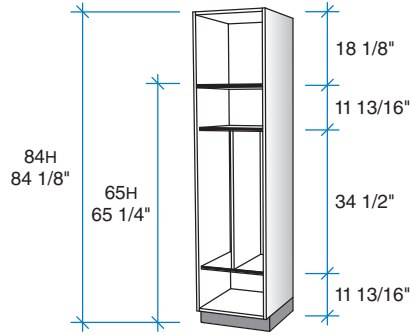

LOCKERS – TYPE I

84H – Flat

Compt. Widths	2-wide	4-wide
5" 7"	MODEL W H D 5": 62412 12 84 14 18 21 Hook Group #1 7": 62412 16 84 14 18 21 Hook Group #2	MODEL W H D 5": 62414 24 84 14 18 21 Hook Group #1 7": 62414 32 84 14 18 21 Hook Group #2
8" 9" 11"	MODEL W H D 8": 62412 18 84 14 18 21 24 Hook Group #3 9": 62412 20 84 14 18 21 24 Hook Group #3 11": 62412 24 84 14 18 21 24 Hook Group #4	MODEL W H D 8": 62414 36 84 14 18 21 24 Hook Group #3 9": 62414 40 84 14 18 21 24 Hook Group #3 11": 62414 48 84 14 18 21 24 Hook Group #4