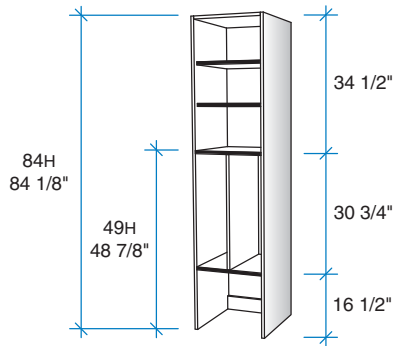

Compt. Widths	1-wide	2-wide	3-wide	4-wide
8" 9" 11"		MODEL W H D 8": 62442 18 84 14 18 21 24 Hook Group #3 9": 62442 20 84 14 18 21 24 Hook Group #3 11": 62442 24 84 14 18 21 24 Hook Group #4	MODEL W H D 8": 62443 27 84 14 18 21 24 Hook Group #3 9": 62443 30 84 14 18 21 24 Hook Group #3 11": 62443 36 84 14 18 21 24 Hook Group #4	MODEL W H D 8": 62444 36 84 14 18 21 24 Hook Group #3 9": 62444 40 84 14 18 21 24 Hook Group #3 11": 62444 48 84 14 18 21 24 Hook Group #4
14"	MODEL W H D 14": 62441 16 84 14 18 21 24 Hook Group #5	MODEL W H D 14": 62442 30 84 14 18 21 24 Hook Group #5	MODEL W H D 14": 62443 45 84 14 18 21 24 Hook Group #5