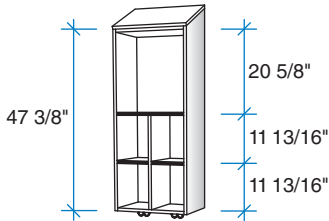

LOCKERS – TYPE I

Wall Lockers – Slope

Slope top lockers require specification of added 26816 slope top cover panel for field installation.

Compt. Widths	2-wide	3-wide	4-wide		
8" 9" 11"	 MODEL W H D 8": 65842 18 26 14 18 2 Hooks SA364MN	 MODEL W H D 8": 65843 27 26 14 18 3 Hooks SA364MN	 MODEL W H D 8": 65844 36 26 14 18 4 Hooks SA364MN		
	9": 65842 20 26 14 18 2 Hooks SA364MN	9": 65843 30 26 14 18 3 Hooks SA364MN	9": 65844 40 26 14 18 4 Hooks SA364MN		
	11": 65842 24 26 14 18 2 Hooks SA364MN	11": 65843 36 26 14 18 3 Hooks SA364MN	11": 65844 48 26 14 18 4 Hooks SA364MN		
	42 3/8"	 MODEL W H D 8": 65862 18 42 14 18 2 Hooks SA364MN	 MODEL W H D 8": 65863 27 42 14 18 3 Hooks SA364MN	 MODEL W H D 8": 65864 36 42 14 18 4 Hooks SA364MN	
		9": 65862 20 42 14 18 2 Hooks SA364MN	9": 65863 30 42 14 18 3 Hooks SA364MN	9": 65864 40 42 14 18 4 Hooks SA364MN	
		11": 65862 24 42 14 18 2 Hooks SA364MN	11": 65863 36 42 14 18 3 Hooks SA364MN	11": 65864 48 42 14 18 4 Hooks SA364MN	
		47 3/8"	 MODEL W H D 8": 65862 18 47 14 18 2 Hooks SA364MN	 MODEL W H D 8": 65863 27 47 14 18 3 Hooks SA364MN	 MODEL W H D 8": 65864 36 47 14 18 4 Hooks SA364MN
			9": 65862 20 47 14 18 2 Hooks SA364MN	9": 65863 30 47 14 18 3 Hooks SA364MN	9": 65864 40 47 14 18 4 Hooks SA364MN
			11": 65862 24 47 14 18 2 Hooks SA364MN	11": 65863 36 47 14 18 3 Hooks SA364MN	11": 65864 48 47 14 18 4 Hooks SA364MN