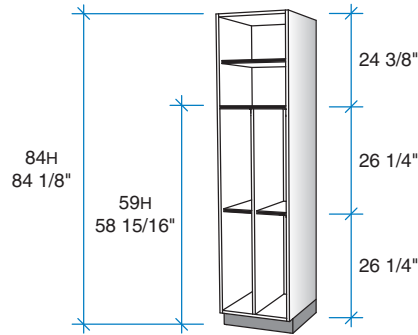

LOCKERS – TYPE I

84H – Flat

Compt. Widths	1-wide	2-wide	3-wide	4-wide
8" 9" 11"		MODEL W H D 8": 62552 18 84 14 18 21 24 Hook Group #6 9": 62552 20 84 14 18 21 24 Hook Group #6 11": 62552 24 84 14 18 21 24 Hook Group #6	MODEL W H D 8": 62553 27 84 14 18 21 24 Hook Group #6 9": 62553 30 84 14 18 21 24 Hook Group #6 11": 62553 36 84 14 18 21 24 Hook Group #6	MODEL W H D 8": 62554 36 84 14 18 21 24 Hook Group #6 9": 62554 40 84 14 18 21 24 Hook Group #6 11": 62554 48 84 14 18 21 24 Hook Group #6
14"	MODEL W H D 14": 62551 16 84 14 18 21 24 Hook Group #5	MODEL W H D 14": 62552 30 84 14 18 21 24 Hook Group #5	MODEL W H D 14": 62553 45 84 14 18 21 24 Hook Group #5