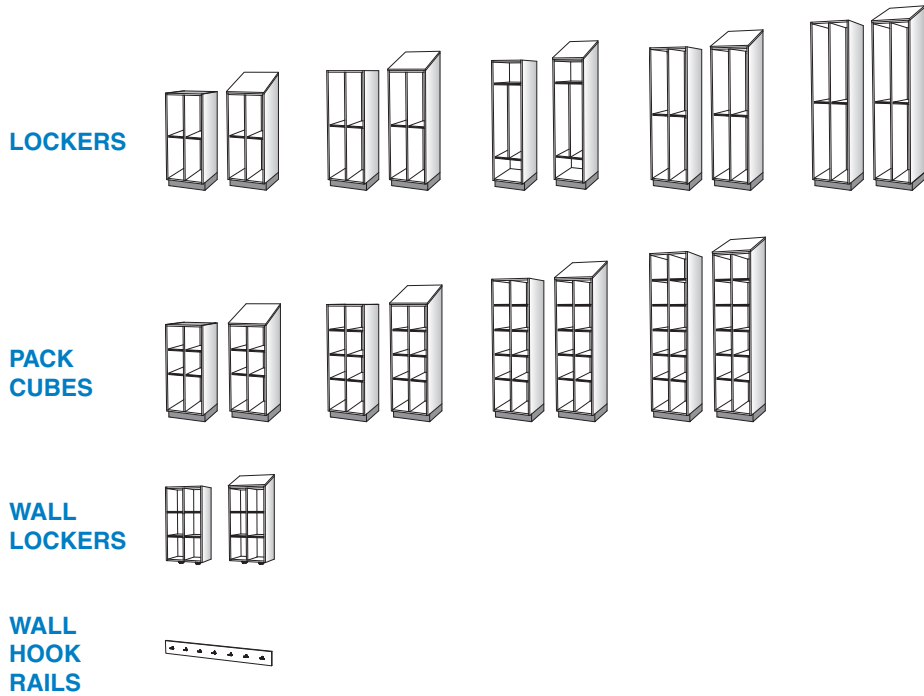

Table of Contents

LOCKERS – TYPE I

Features.....	2-3
Hooks	4-5
Quick Reference	6-9
Model Number System.....	10
49H: Flat	11,14-16
Slope.....	29,32-34
59H: Flat	12,14-17
Slope.....	30,32-35
65H: Flat	13
Slope.....	31
72H: Flat	16-17
Slope.....	34-35
84H: Flat	16-28
Slope.....	34-46
Pack Cubes: Flat.....	47-48
Slope.....	47-48
Wall Lockers: Flat.....	49-50
Slope.....	51-52
Wall Hook Rails	53-57
Installation Accessories: Flat	58-59
Slope	60
Design Details	61-63

LOCKERS – TYPE I

Features

TYPE I: OPEN INDIVIDUAL LOCKERS

Application of Type I is compatible with all Stevens Advantage Series. Type I includes a coordinated offering of lockers, pack cubes, wall lockers and wall hook rails. Both flat top and slope top designs are available. Several designs include an upper storage compartment.