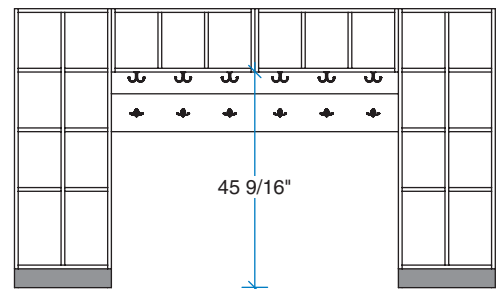

59H ELEMENTS