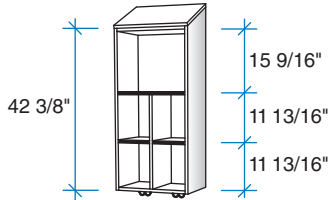

LOCKERS – TYPE I

Wall Lockers – Slope

Slope top lockers require specification of added 26816 slope top cover panel for field installation.

Compt. Widths	2-wide	3-wide	4-wide		
8" 9" 11"	 MODEL W H D 8": 65842 18 26 14 18 2 Hooks SA364MN	 MODEL W H D 8": 65843 27 26 14 18 3 Hooks SA364MN	 MODEL W H D 8": 65844 36 26 14 18 4 Hooks SA364MN		
	9": 65842 20 26 14 18 2 Hooks SA364MN	9": 65843 30 26 14 18 3 Hooks SA364MN	9": 65844 40 26 14 18 4 Hooks SA364MN		
	11": 65842 24 26 14 18 2 Hooks SA364MN	11": 65843 36 26 14 18 3 Hooks SA364MN	11": 65844 48 26 14 18 4 Hooks SA364MN		
	42 3/8"	 MODEL W H D 8": 65862 18 42 14 18 2 Hooks SA364MN	 MODEL W H D 8": 65863 27 42 14 18 3 Hooks SA364MN	 MODEL W H D 8": 65864 36 42 14 18 4 Hooks SA364MN	
		9": 65862 20 42 14 18 2 Hooks SA364MN	9": 65863 30 42 14 18 3 Hooks SA364MN	9": 65864 40 42 14 18 4 Hooks SA364MN	
		11": 65862 24 42 14 18 2 Hooks SA364MN	11": 65863 36 42 14 18 3 Hooks SA364MN	11": 65864 48 42 14 18 4 Hooks SA364MN	
		47 3/8"	 MODEL W H D 8": 65862 18 47 14 18 2 Hooks SA364MN	 MODEL W H D 8": 65863 27 47 14 18 3 Hooks SA364MN	 MODEL W H D 8": 65864 36 47 14 18 4 Hooks SA364MN
			9": 65862 20 47 14 18 2 Hooks SA364MN	9": 65863 30 47 14 18 3 Hooks SA364MN	9": 65864 40 47 14 18 4 Hooks SA364MN
			11": 65862 24 47 14 18 2 Hooks SA364MN	11": 65863 36 47 14 18 3 Hooks SA364MN	11": 65864 48 47 14 18 4 Hooks SA364MN