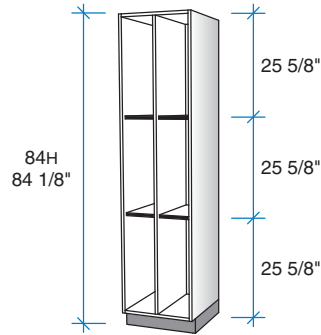

LOCKERS – TYPE I

84H – Flat

Compt. Widths	1-wide	2-wide	3-wide	4-wide
8" 9" 11"		MODEL W H D 8": 62282 18 84 14 18 21 24 Hook Group #6 9": 62282 20 84 14 18 21 24 Hook Group #6 11": 62282 24 84 14 18 21 24 Hook Group #6	MODEL W H D 8": 62283 27 84 14 18 21 24 Hook Group #6 9": 62283 30 84 14 18 21 24 Hook Group #6 11": 62283 36 84 14 18 21 24 Hook Group #6	MODEL W H D 8": 62284 36 84 14 18 21 24 Hook Group #6 9": 62284 40 84 14 18 21 24 Hook Group #6 11": 62284 48 84 14 18 21 24 Hook Group #6
14"	MODEL W H D 14": 62281 16 84 14 18 21 24 Hook Group #5	MODEL W H D 14": 62282 30 84 14 18 21 24 Hook Group #5	MODEL W H D 14": 62283 45 84 14 18 21 24 Hook Group #5