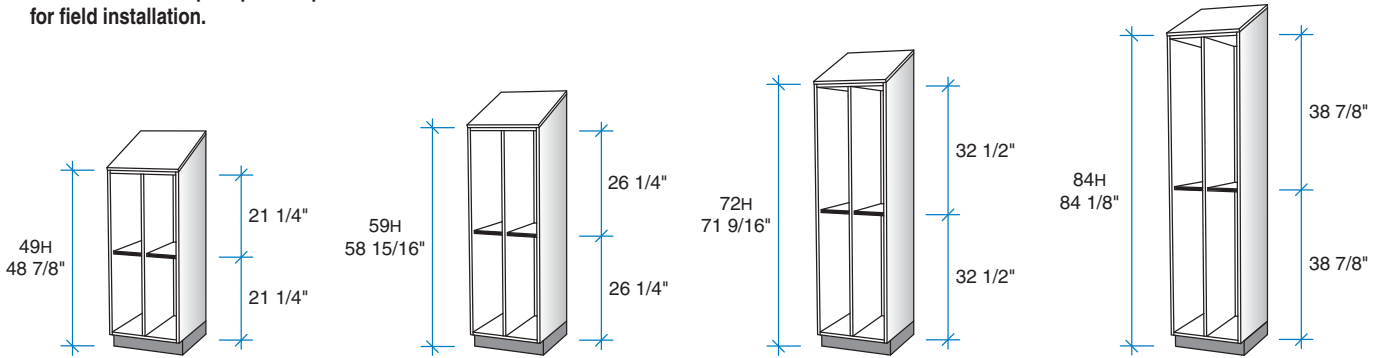

LOCKERS – TYPE I

49H/59H/72H/84H – Slope

Slope top lockers require specification of added 26816 slope top cover panel for field installation.

Compt. Widths	1-wide	2-wide	3-wide	4-wide
8" 9" 11"		MODEL W H D 8": 65042 18 49 14 59 18 72 21 84 24 Hook Group #6 9": 65042 20 49 14 59 18 72 21 84 24 Hook Group #6 11": 65042 24 49 14 59 18 72 21 84 24 Hook Group #6	MODEL W H D 8": 65043 27 49 14 59 18 72 21 84 24 Hook Group #6 9": 65043 30 49 14 59 18 72 21 84 24 Hook Group #6 11": 65043 36 49 14 59 18 72 21 84 24 Hook Group #6	MODEL W H D 8": 65044 36 49 14 59 18 72 21 84 24 Hook Group #6 9": 65044 40 49 14 59 18 72 21 84 24 Hook Group #6 11": 65044 48 49 14 59 18 72 21 84 24 Hook Group #6
14"	MODEL W H D 14": 65041 16 49 14 59 18 72 21 84 24 Hook Group #5	MODEL W H D 14": 65042 30 49 14 59 18 72 21 84 24 Hook Group #5	MODEL W H D 14": 65043 45 49 14 59 18 72 21 84 24 Hook Group #5