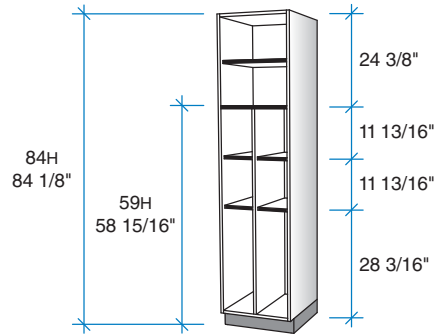

LOCKERS – TYPE I

84H – Flat

Compt. Widths	1-wide	2-wide	3-wide	4-wide
8" 9" 11"		MODEL W H D 8": 62532 18 84 14 18 21 24 Hook Group #3 9": 62532 20 84 14 18 21 24 Hook Group #3 11": 62532 24 84 14 18 21 24 Hook Group #4	MODEL W H D 8": 62533 27 84 14 18 21 24 Hook Group #3 9": 62533 30 84 14 18 21 24 Hook Group #3 11": 62533 36 84 14 18 21 24 Hook Group #4	MODEL W H D 8": 62534 36 84 14 18 21 24 Hook Group #3 9": 62534 40 84 14 18 21 24 Hook Group #3 11": 62534 48 84 14 18 21 24 Hook Group #4
14"	MODEL W H D 14": 62531 16 84 14 18 21 24 Hook Group #5	MODEL W H D 14": 62532 30 84 14 18 21 24 Hook Group #5	MODEL W H D 14": 62533 45 84 14 18 21 24 Hook Group #5