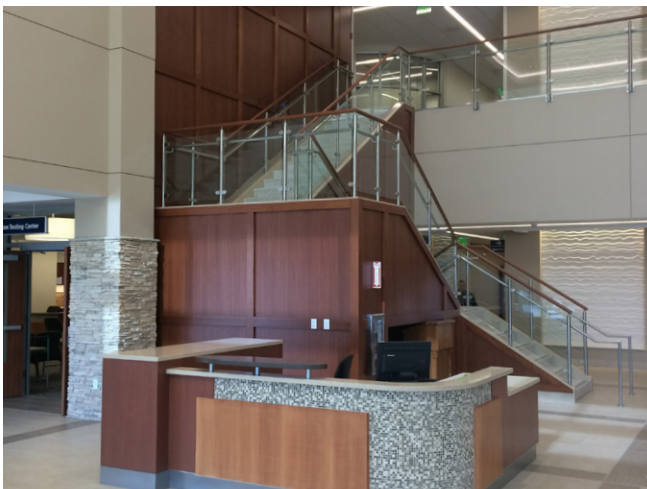

COMMERCIAL CABINETRY AND MILLWORK LABORATORY CABINETRY AND SPECIALTIES

- Education
- Healthcare
- Furniture
- Band and Music
- Laboratory

MEMORIAL HOSPITAL EAST

Shiloh, Illinois

Casework Series: 1200 Tradition
Millwork: Nurse Stations, Reception Counters, Lobby Desk, Plastic Laminate Lockers, Gift Shop Display Bases and Slatwall

Architect: HDR Architecture, Inc.
General Contractor: Holland Construction / Pepper Construction Joint Venture

Stevens Direct

Project Value: \$1,300,000
Installed: 2015

Industry-affiliated with:

ARCHITECTURAL
WOODWORK
INSTITUTE