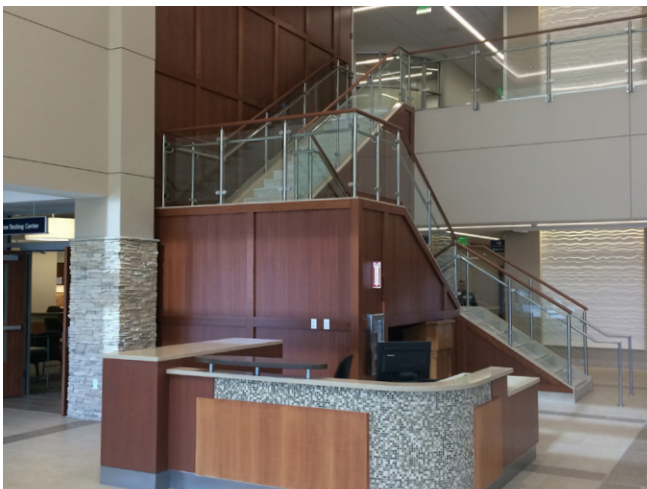

COMMERCIAL CABINETRY AND MILLWORK LABORATORY CABINETRY AND SPECIALTIES

- Education
- Healthcare
- Furniture
- Band and Music
- Laboratory

MEMORIAL HOSPITAL EAST

Shiloh, Illinois

Casework Series: 1200 Tradition
Millwork: Nurse Stations, Reception Counters, Lobby Desk, Plastic Laminate Lockers, Gift Shop Display Bases and Slatwall

Architect: HDR Architecture, Inc.
General Contractor: Holland Construction / Pepper Construction Joint Venture

Stevens Direct

Project Value: \$1,300,000
Installed: 2015

Industry-affiliated with:

AWI ARCHITECTURAL
WOODWORK
INSTITUTE